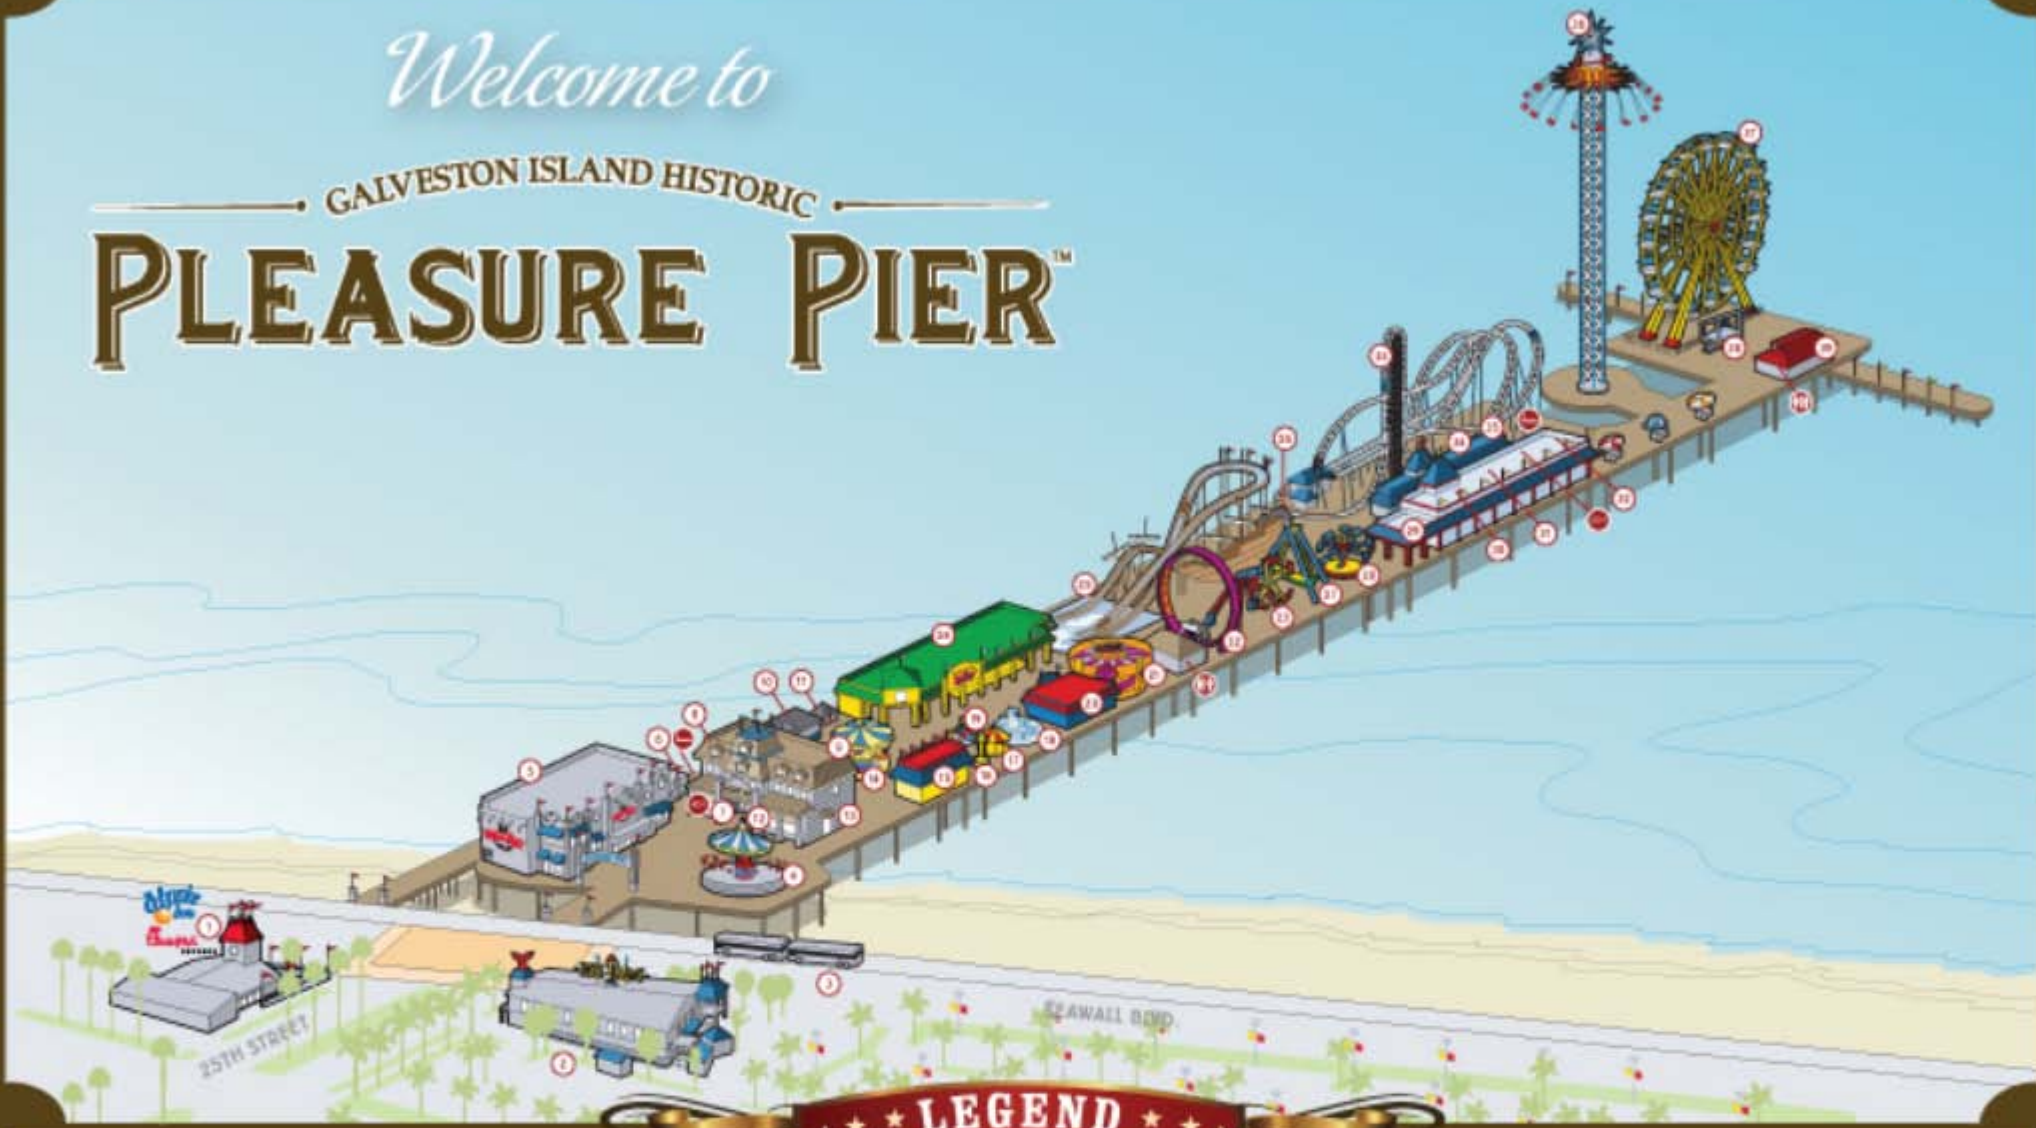

Welcome to

GALVESTON ISLAND HISTORIC

PLEASURE PIER™

LEGEND

- | | | | | |
|-------------------------------------|-------------------------------|-----------------------------|----------------------|---------------------------|
| 1. Chick-fil-A Express/Dippin' Dots | 10. Lolli & Pops Candy Shoppe | 19. Big Wheelin' | 28. Sky Shooter | 37. Galaxy Wheel |
| 2. Fish Tales | 11. Pier Souvenir Photos | 20. Big Top Bites | 29. Slices & More | 38. Stage |
| 3. Bus & Shuttle Drop Off | 12. Ticket Booth/Entrance | 21. Rock n' Roll | 30. Pier Party Zone | 39. Brew Station |
| 4. Gulf Glider - Swing Carousel | 13. First Aid | 22. Cyclone | 31. Ticket Booth | |
| 5. Bubba Gump Shrimp Co. | 14. Double Decker Carousel | 23. Revolution | 32. Midway Games | ☞ ATM |
| 6. Lt. Dan's Hideaway | 15. Carousel Court Sweets | 24. Pier Pileup Bumper Cars | 33. Iron Shark | 🚻 Restroom |
| 7. Will Call & Guest Relations | 16. Kiddie Big Top | 25. Pirate's Plunge | 34. Midway Games | 🚬 Designated Smoking Area |
| 8. Pelican's Bag - Retail Store | 17. Frog Hopper | 26. Ride Photos | 35. Antique Photos | |
| 9. Lockers | 18. Texas Tea Cups | 27. Sea Dragon | 36. Texas Star Flyer | |