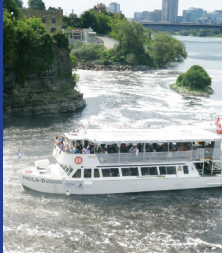

## \$1 Off Per Person\*

\*Not Valid on Long Weekends.

**PAUL'S BOAT LINE**

**OTTAWA RIVER TOUR**

**CROISIÈRES RIVIÈRE DES OUTAOUAIS**

**RIDEAU CANAL CRUISES  
CROISIÈRES CANAL RIDEAU**

## RIDEAU CANAL CRUISES

Rideau Canal Cruises offers sightseeing cruises on the popular Rideau Canal. Visitors can discover the region, its history and rich cultural heritage while cruising on board a brand new electric vessel. Our North America's largest 100% electric passenger vessel is the only one of its kind.

## PAULS BOAT LINES

The cruise offers a spectacular view of the city and allows you to see the river as it was used long ago: as a highway to transport resources. You will also see the natural beauty of the region that captured the imagination of the first European explorer Samuel de Champlain.