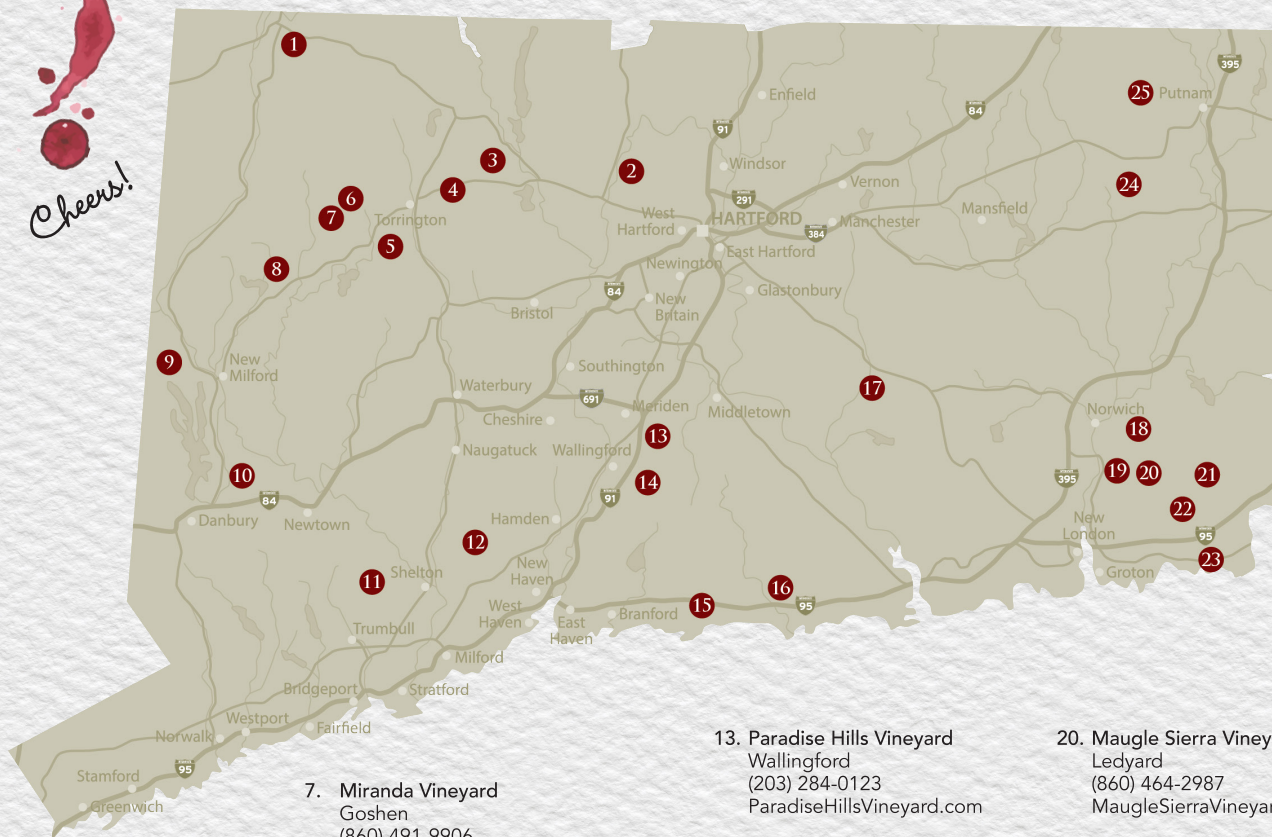

Should your trip start in the Litchfield Hills, the Connecticut or Housatonic River Valleys, the Quiet Corner or along the coast, visitors are sure to notice the distinct differences that make each growing region unique.

Explore the Trail at

ctwine.com/brochure

TASTE THE
Adventure

CONNECTICUT VINEYARD
AND WINERY ASSOCIATION
433 So. Main Street, Suite 309
West Hartford, CT 06110
(860) 216-6439
info@ctwine.com

facebook.com/CTWineTrail • [@ctwinetrail](https://twitter.com/ctwinetrail) • [@ctwinetrail21](https://www.instagram.com/ctwinetrail21)

Visit the Connecticut Wine Trail website at ctwine.com/brochure

SEASONAL HOURS VARY. CALL OR VISIT
MEMBER WEBSITES BEFORE STOPPING BY!

LITCHFIELD HILLS

1. Land of Nod Winery
East Canaan
(860) 824-5225
LandOfNodWinery.com
2. Rosedale Farms & Vineyard
Simsbury
(860) 651-3926
Rosedale1920.com
3. Jerram Winery
New Hartford
(860) 379-8749
JerramWinery.com
4. Connecticut Valley Winery
New Hartford
(860) 489-9463
ctvalleywinery.com
5. Haight-Brown Vineyard
Litchfield
(860) 567-4045
HaightVineyards.com
6. Sunset Meadow Vineyards
Goshen
(860) 201-4654
SunsetMeadowVineyards.com

7. Miranda Vineyard
Goshen
(860) 491-9906
MirandaVineyard.com
8. Hopkins Vineyard
Warren
(860) 868-7954
HopkinsVineyard.com

9. White Silo Winery
Sherman
(860) 355-0271
WhiteSiloWinery.com

FAIRFIELD COUNTY