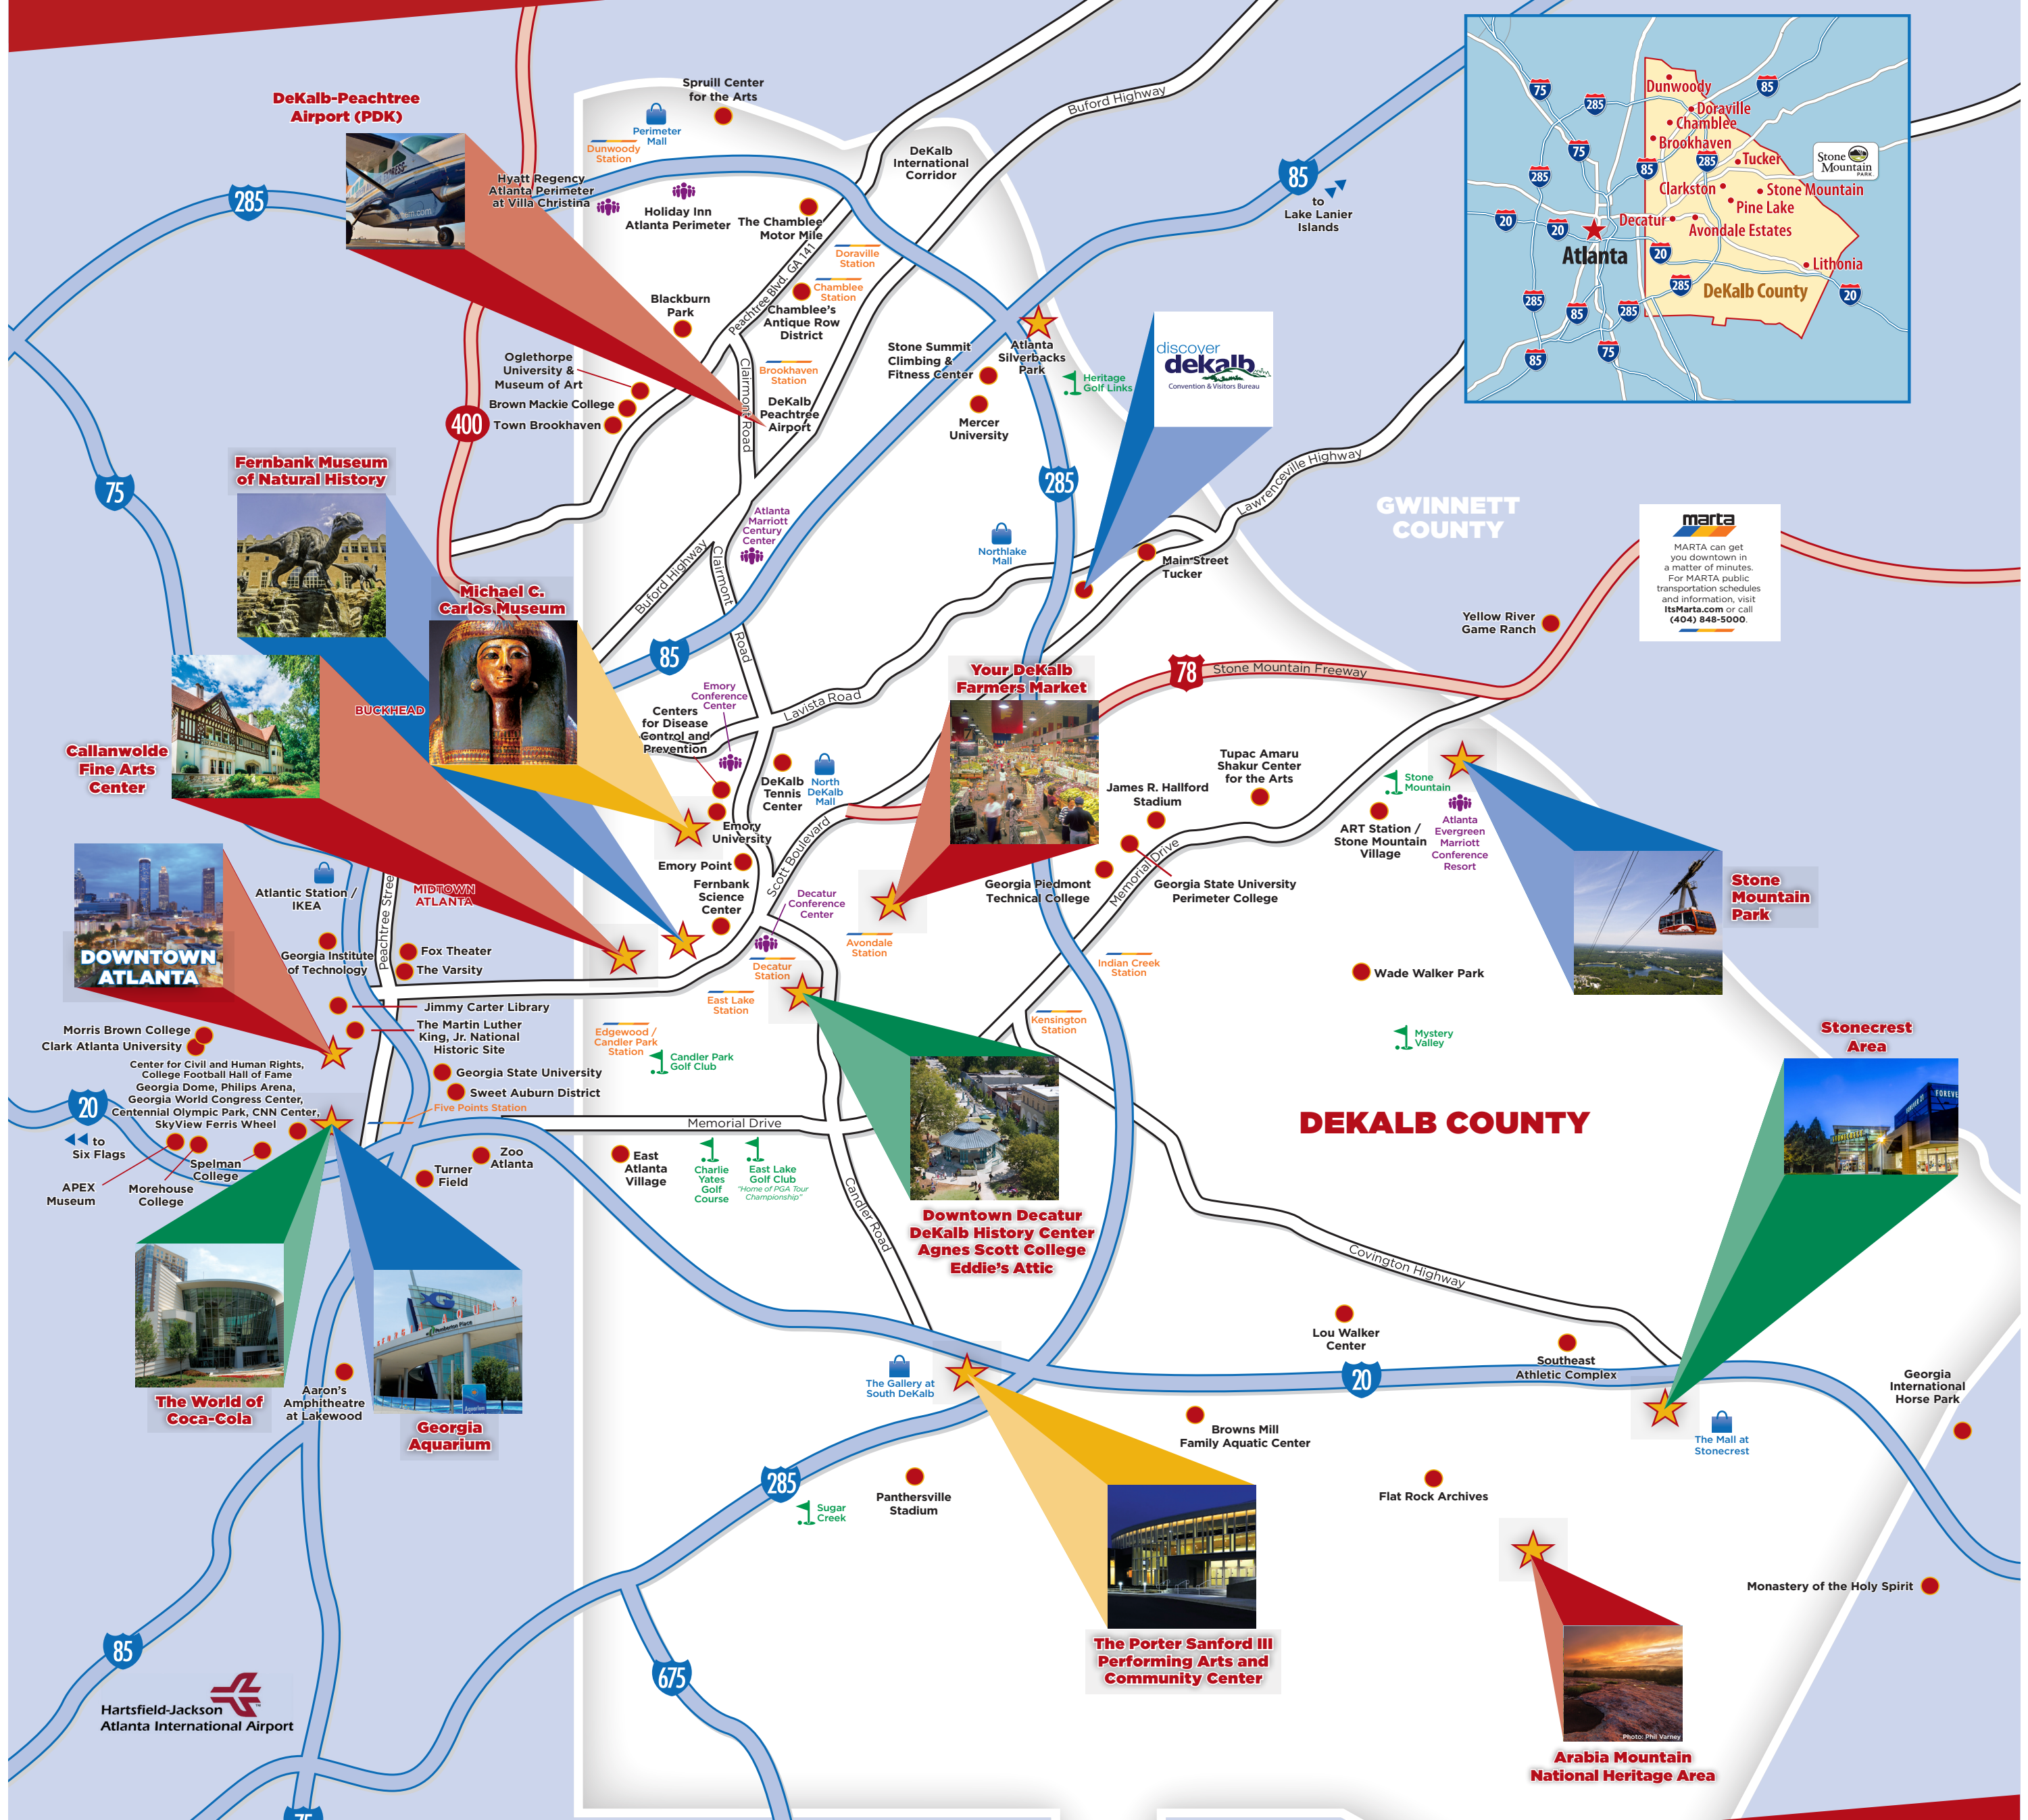

# Home of Georgia's #1 Attraction

Avondale Estates | Brookhaven | Chamblee | Clarkston | Decatur | Doraville | Lithonia | Pine Lake | Stone Mountain | Tucker

MARTA can get you downtown in a matter of minutes. For MARTA public transportation schedules and information, visit [ItsMarta.com](http://ItsMarta.com) or call (404) 848-5000.

**AtlantasDeKalb.com**   
1-866-633-5252