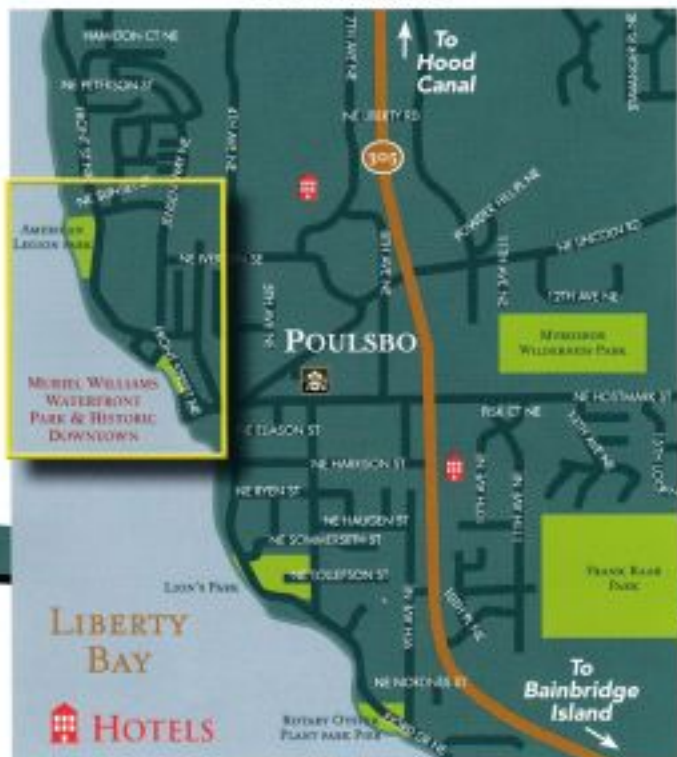

POULSBO

Minutes Away – A World Apart

WALKING MAP OF HISTORIC DOWNTOWN POULSBO

www.VisitPoulsbo.com

www.HistoricDowntownPoulsbo.com

[www.Facebook.com/historicpoulsbo](https://www.facebook.com/historicpoulsbo) Like us!

POULSBO

The Kitsap Peninsula
The Natural Side of Puget Sound™

Visitor & Convention Bureau
VisitKitsap.com

HISTORIC DOWNTOWN
POULSBO