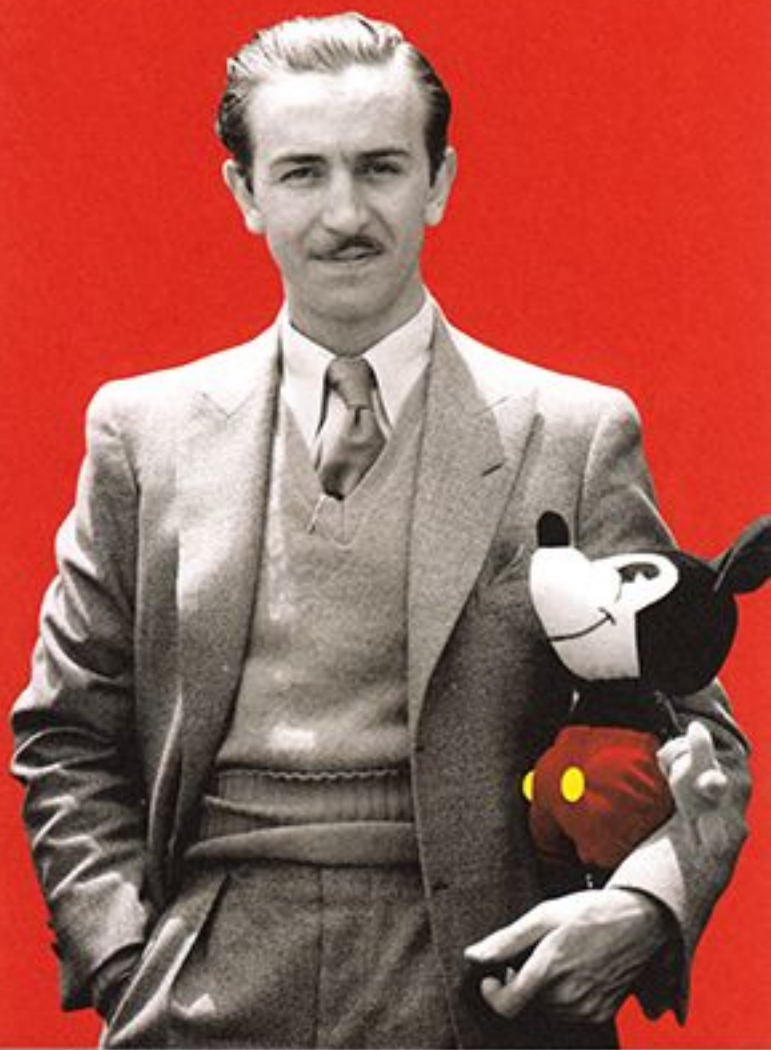

**WHERE ART
& INNOVATION
CREATE
INSPIRATION**

THE WALT
DISNEY
FAMILY
MUSEUM

Find animation, innovation and inspiration
in the Presidio of San Francisco

waltdisney.org

THE WALT DISNEY FAMILY MUSEUM

Find animation, innovation, and inspiration in the remarkable life story of Walt Disney—the man who raised animation to an art, tirelessly pursued innovation, and created a distinctly American legacy, transforming the entertainment world!

Located in the scenic San Francisco Presidio, the museum features contemporary interactive galleries and state-of-the-art exhibits narrated in Walt's own voice, featuring early drawings, cartoons, movies, music, listening stations, more than 200 video screens, and a spectacular model of Disneyland.