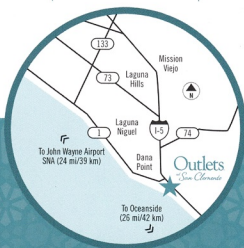

COASTAL

OUTLET SHOPPING

NOW OPEN

Outlets[™]
at San Clemente

Outlets

at San Clemente

Follow sun-splashed paths to your favorite brands in a stunning, Spanish-style village overlooking the Pacific Ocean. Spend the day saving beautifully at Orange County's first and only coastal outlet shopping experience.

TOMMY HILFIFGER	H&M	NikeFactoryStore
COLE HAAN	UNDER ARMOUR	Calvin Klein
NAUTICA FACTORY	Levi's OUTLET STORE	GUESS FACTORY STORE
LOFT OUTLET	WHITE HOUSE BLACK MARKET	Columbia

*Holiday hours vary.
Location map not to scale.