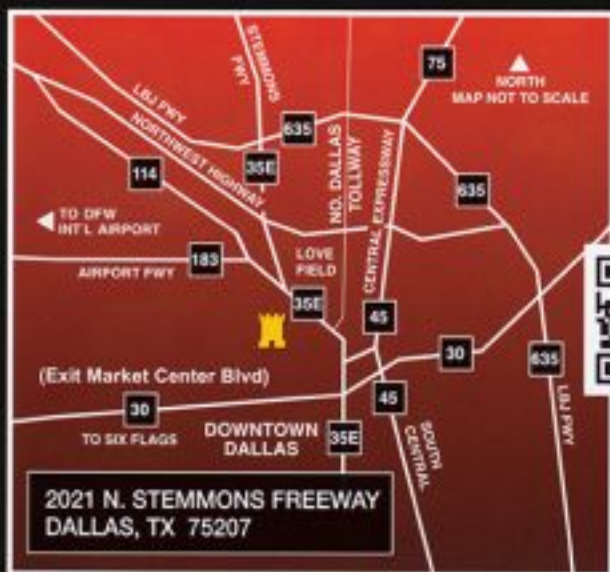

Medieval Times[®]

DINNER & TOURNAMENT

ADMISSION INCLUDES: DINNER, BEVERAGES & LIVE SHOW

ORLANDO, FLORIDA

BUENA PARK, CALIFORNIA

LYNHURST, NEW JERSEY

SCHAUMBURG, ILLINOIS

DALLAS, TEXAS

TORONTO, CANADA

MYRTLE BEACH, SOUTH CAROLINA

BALTIMORE/WASHINGTON, D.C.

ATLANTA, GEORGIA

Medieval Times®

DINNER & TOURNAMENT

1-888-WE-JOUST (935-6878) • MEDIEVALTIMES.COM

#MTFAN