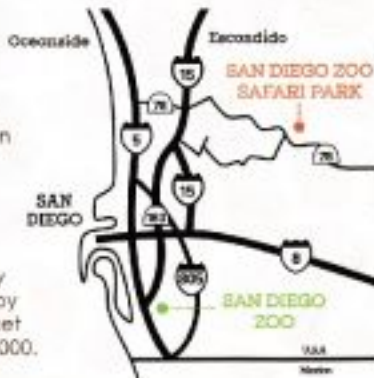

CORPORATE/SOCIAL EVENTS: To book a private catered event, please call 619-685-3259.

EDUCATION GROUPS: For information on outreach programs and other exciting workshops and programs, please call 760-738-5057.

FOOD: Enjoy a wide variety of delicious menu items at one of our dining venues, conveniently located throughout the Park.

MERCHANDISE: Discover treasures from around the world at the Park gift shops. There's something for everyone, from T-shirts and plush animals to educational toys and international specialty items.

RENTALS: Strollers, wheelchairs, electric conveyance vehicles, and coin lockers are available for rent.

CREDIT CARDS AND ATM: The San Diego Zoo Safari Park accepts Visa, MasterCard, American Express, and Discover cards at the gates, most gift shops, restaurants, and ticket booths. There are several ATM locations on the premises.

DISABLED ACCESS: Access is provided for guests with disabilities, for parking, restrooms, shows, tours, and viewing of animal habitats. Assistance is recommended for those with limited mobility.

VOLUNTEER OPPORTUNITIES:
For information, visit sandiegozoo.org/volunteer.

SAN DIEGO ZOO
SAFARI PARK
sdzsafaripark.org

Printed on
recycled
paper.

We are proud to partner with the following Official Sponsors: