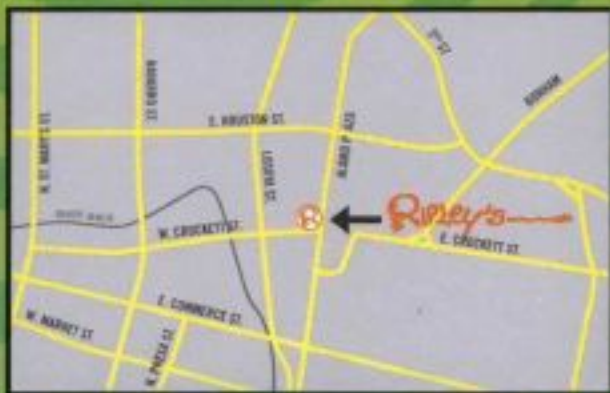

# MOVING THEATER

4D

RIDE THE  
MOVIES!

EXPERIENCE  
THE  
THRILLS!

301 ALAMO PLAZA, SAN ANTONIO, TX

OPEN  
DAILY  
AT  
10 AM

Ripley's

Seats move in 8 directions in these

**ACTION-PACKED FILMS**

with continuous showings.

**FEEL THE RUSH AND THE THRILL!**

210-224-9299

[Ripleys.com/SanAntonio](http://Ripleys.com/SanAntonio)

301 Alamo Plaza, San Antonio, TX

(Corner of Alamo Plaza & Crockett Street)