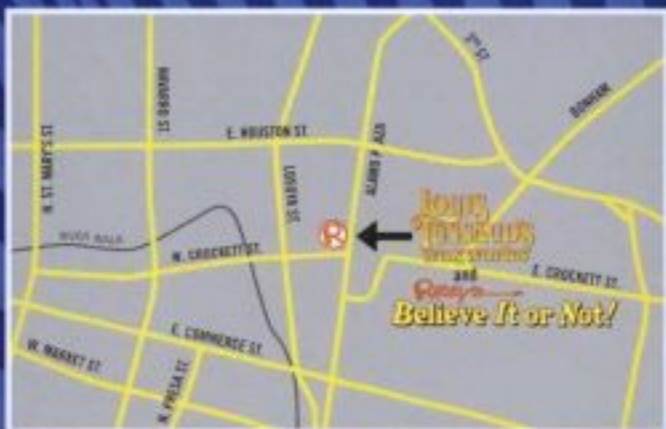

LOUIS TUSSAUD'S waxworks®

Hundreds of
LIFE-LIKE WAX FIGURES
in Themed Settings!

210-224-9299

Ripleys.com/SanAntonio

301 Alamo Plaza, San Antonio, TX
(Corner of Alamo Plaza & Crockett Street)

Louis TUSSAUD'S waxworks

- > Open Daily Year Round
- > Hundreds of Life-Like Wax Figures
- > Group Discounts for 12 or More
- > Corporate/Private Functions

Experience the world of movie stars, historical figures, athletes, fantasy and fear. See over 200 life-like figures in amazing detail from the famous to the infamous!

VISIT OUR OTHER GREAT ATTRACTIONS:

Ripley's
Believe It or Not!

Ripley's
**MOVING
THEATER**
4D

Expect the unexpected at San Antonio's most unique gift shop.

SAVE 10%

Ripley's
CARGO HOLD
GIFT SHOP

Cannot be combined with any other offer.