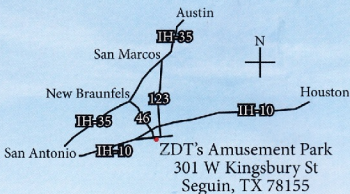

# AMUSEMENT PARK

A NEW LEVEL  
OF  
FAMILY FUN!

ZDT's Amusement Park  
301 W Kingsbury St  
Seguin, TX 78155

From San Antonio: Take IH-10E to Seguin. Exit #608, turn right onto Hwy 46. Turn left onto Kingsbury St. ZDT's will be on the right hand side in 1.5 miles.

From Houston: Take IH-10W to Seguin. Exit #610, turn left onto TX-123. Turn right onto Kingsbury St / TX-90. ZDT's will be on your left hand side in 1.5 miles.

From New Braunfels: Take TX-46E into Seguin. In Seguin, turn left onto Kingsbury St / TX-90. ZDT's will be on your right hand side in 1.5 miles.

From Austin: Take IH-35 S to San Marcos. Exit #204A (Seguin exit) and turn left onto TX-123. In Seguin, turn right onto Kingsbury St / TX-90. ZDT's will be on your left hand side in 1.5 miles.

**(830) 386-0151**  
**ZDTAMUSEMENT.COM**