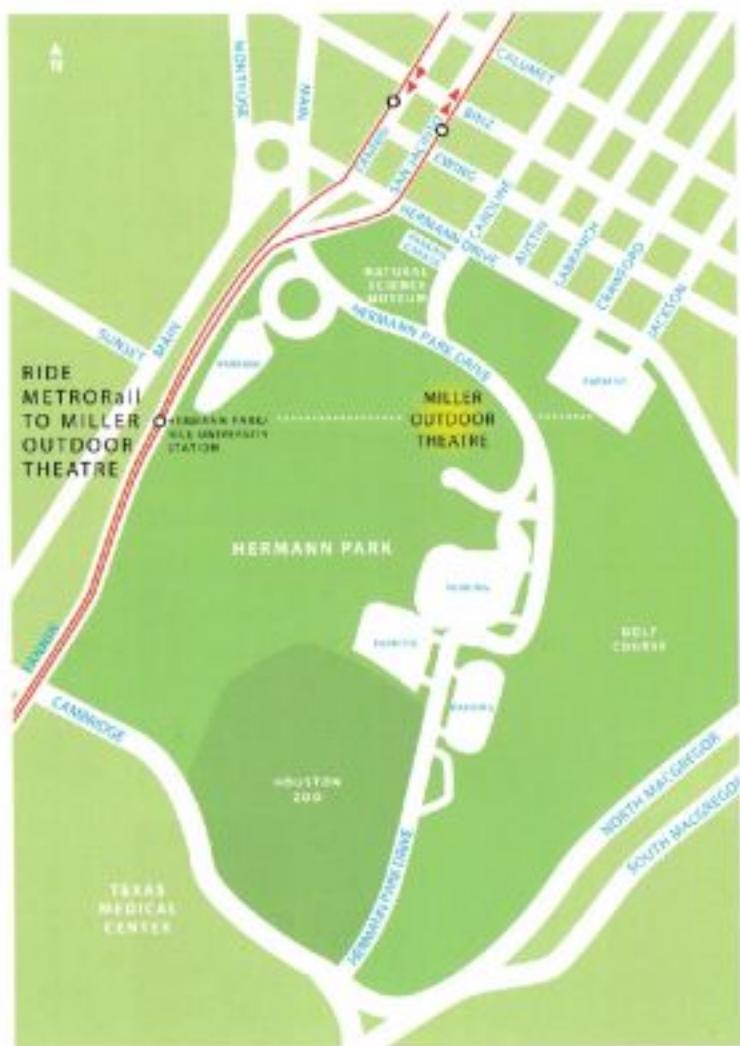

MILLER

OUTDOOR THEATRE

I N H E R M A N N P A R K

CALENDAR OF EVENTS
AUGUST – NOVEMBER 2018

281-FREE FUN (281-373-3386)
milleroutdoortheatre.com

Riding to Miller is Easy on METRORail!

Your ticket to first-rate entertainment is just a rail ride away! Why worry about parking and traffic when you can ride METRORail to Miller Outdoor Theatre with ease? It's fast, direct, and convenient. Taking the rail is easy. Simply park your vehicle at METRO's Fannin South Park & Ride Lot (Fannin at West Bellfort) or one of the other public parking lots along Main Street and hop on the METRORail. With 24 stops along the line, you have access to a bevy of enjoyable opportunities in the city without the worry of expensive parking and traffic. To get to Miller Outdoor Theatre using METRORail, exit at the Hermann Park/Rice U Station or the Museum District Station, and you're just a short walk away from top-of-the-line entertainment. For more information about METRORail, visit ridemetro.org or call the METROLine at **713-635-4000** and get moving.

www.ridemetro.org

281-FREE FUN (281-373-3386)
milleroutdoortheatre.com