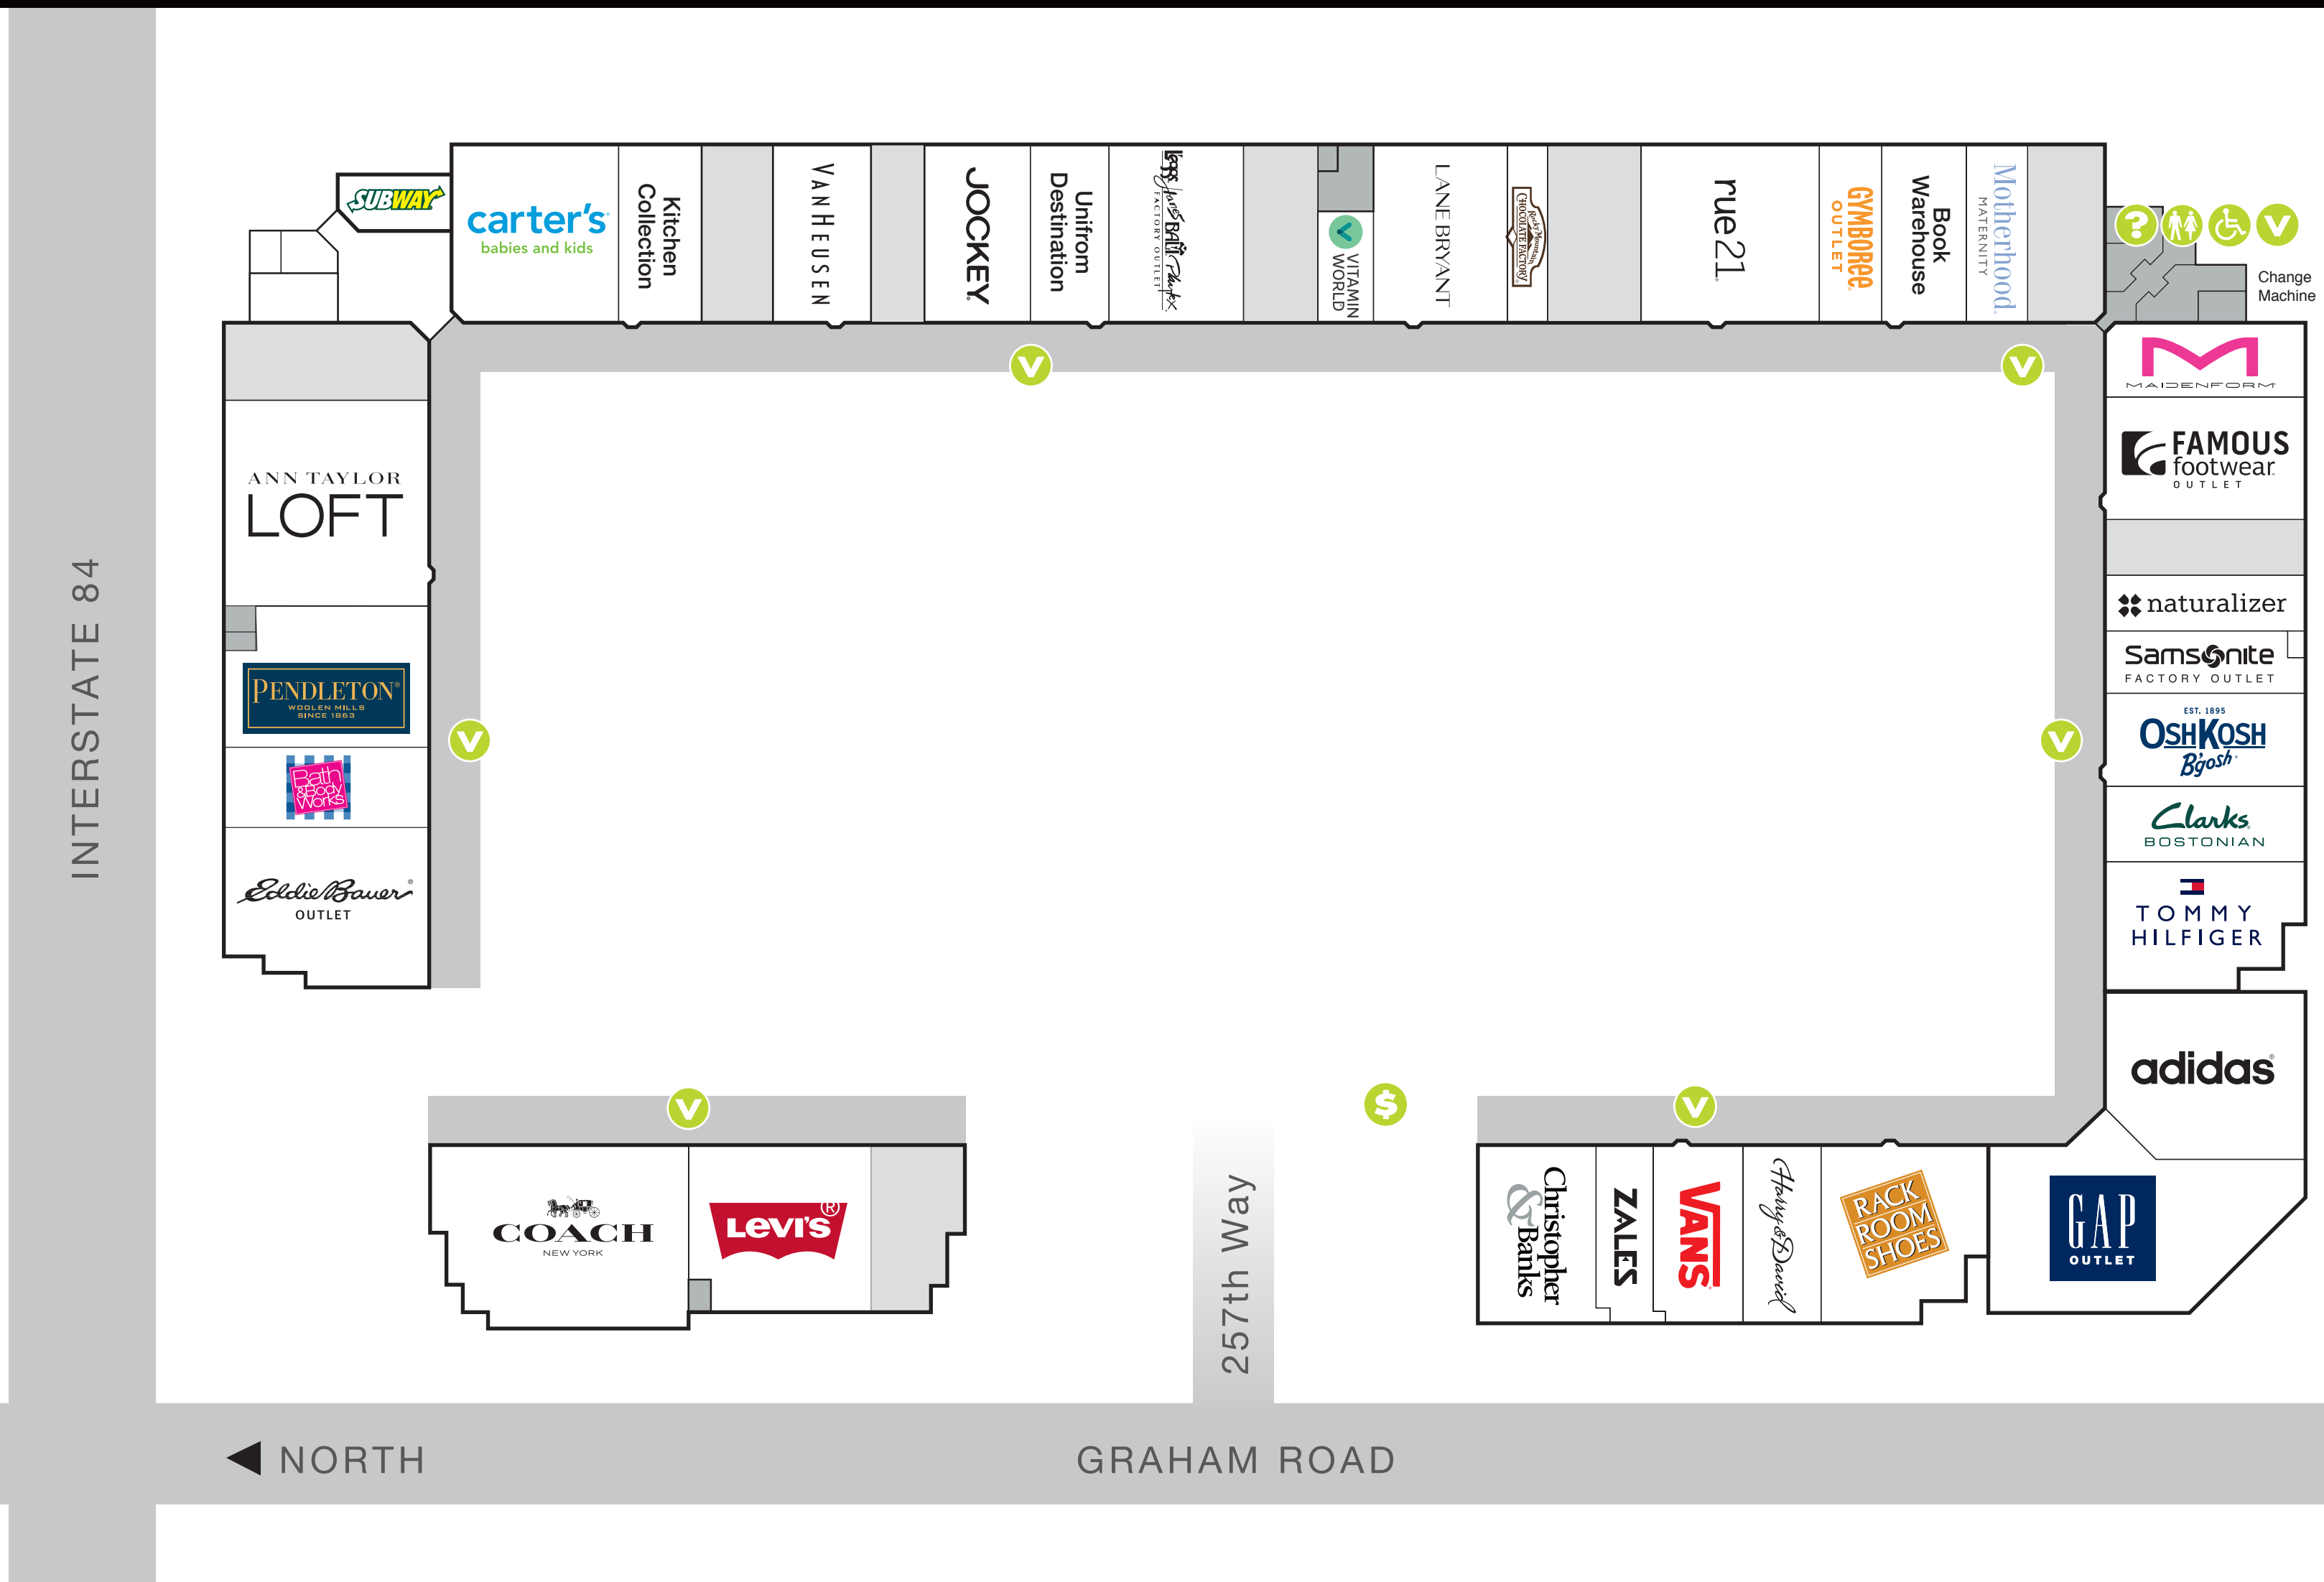

COLUMBIA GORGE OUTLETS

DIRECTORY OF STORES

Designer Fashions & Sportswear

adidas
Ann Taylor Loft
Christopher & Banks
Eddie Bauer Outlet
Gap Outlet
Jockey
L'eggs Hanes Bali Playtex
Lane Bryant Outlet
Levi's® Outlet Store
Maidenform
Motherhood Maternity
Pendleton
rue21
Tommy Hilfiger
Van Heusen

Bath & Body Works
Book Warehouse
Harry & David
Rocky Mountain Chocolate Factory
Uniform Destination
Vitamin World

Jewelry

Zales Outlet

Housewares

Kitchen Collection

Food & Drink

Subway
The Krazy Kokonut Food Truck

LEGEND

- ATM
- Restrooms
- Management Office & Customer Service
- Vending Machines
- Wheelchair Access
- Change Machine