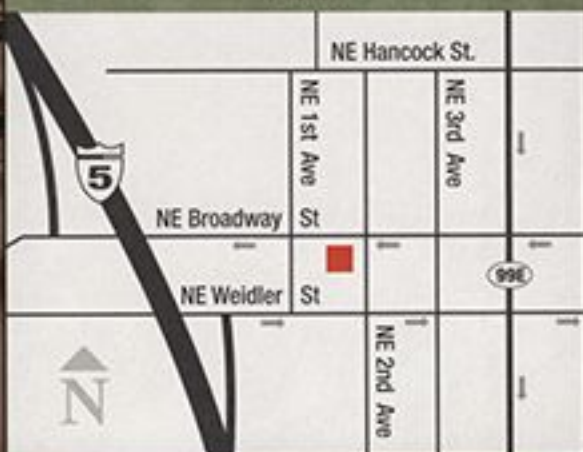

FREE!

Chocolate Factory

TOURS

Visit our website...

creochocolate.com

for factory/cafe hours
and to schedule a tour.

*A Handcrafted,
Bean to Bar
Chocolate Experience!*

MAP

From I-5 North: Take exit 302A to NE Weidler St. Continue on NE Weidler two blocks, then turn left on NE 2nd Ave., then left on NE Broadway St.

From I-5 South: Take exit 302A. Continue 1 block to NE Weidler St. Continue on NE Weidler two blocks, then turn left on NE 2nd Ave., then left on NE Broadway St.