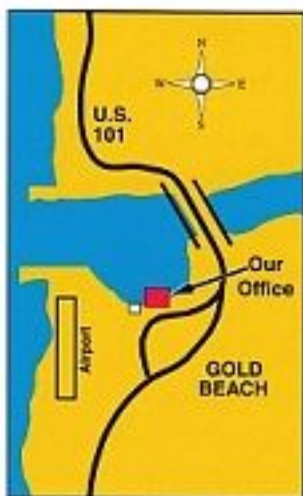

JERRY'S ROGUE JETS

Oregon's Wild & Scenic

ROGUE RIVER

Located on the Southern
Oregon Coast at Gold Beach
Reservations & Information Year-Round

1-800-451-3645

www.Roguejets.com

email Jerrys@Roguejets.com

Where is Gold Beach?

www.goldbeach.org

Office located at the
South end of the Rogue
River bridge in the Port
of Gold Beach on the
waterfront. Plenty of
free parking for cars
and RV's.

Jerry's & Mail Boat Ticket Office

ON THE WATER AT THE
PORT OF GOLD BEACH