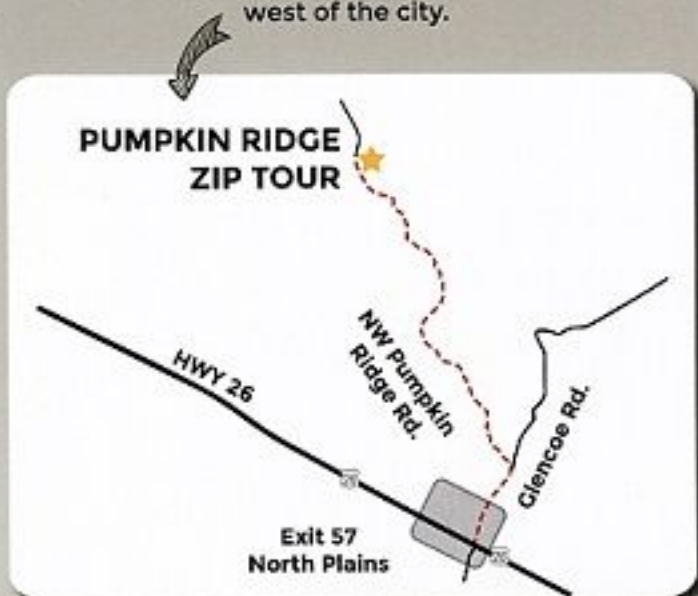

# PUMPKIN RIDGE ZIP TOUR

Welcome To  
**PUMPKIN RIDGE ZIP TOUR**

As one of the most well-designed Zip Line Tours in the Pacific Northwest, Pumpkin Ridge Zip Tour gradually ascends in height, length, speed and difficulty. The tour is privately guided by some of the best in the industry. Our guides are hand picked for their experience, professionalism, compassion and even humor. Each tour travels through seven zip lines, three suspension bridges and takes approximately 2.5 hours.

# PUMPKIN RIDGE ZIP TOUR

## ONLINE RESERVATIONS

All tours require reservations ahead of time. Visit our website to book yours today.

[www.pumpkinridgeziptour.com](http://www.pumpkinridgeziptour.com)

The closest Zip Line Tour to Portland, Oregon - Pumpkin Ridge Zip Tour is located just 35 minutes west of the city.