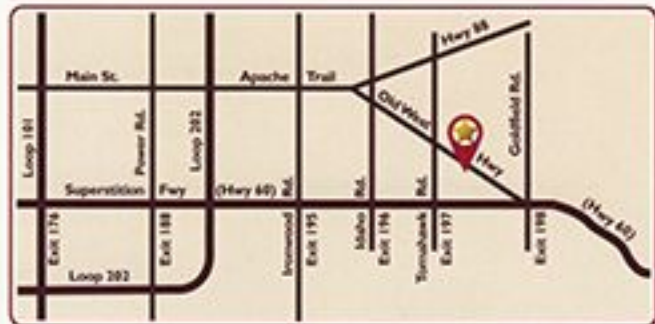

BARLEENS  
*Arizona Opry*

DINNER ★ SHOW

*Always Your Home for Great Entertainment*

**OUR DAZZLING  
NEW SEASON  
IS UNFOLDING**

*Welcome to Our Home!*

### Directions to the Opry

- Take the Superstition Freeway (Hwy 60) to the Tomahawk Rd. Exit (exit 197).
- Go north 1 mile to Old West Highway, turn right and proceed east 1/2 mile.
- Theatre is located on south side of the road at 2275 East Old West Highway.