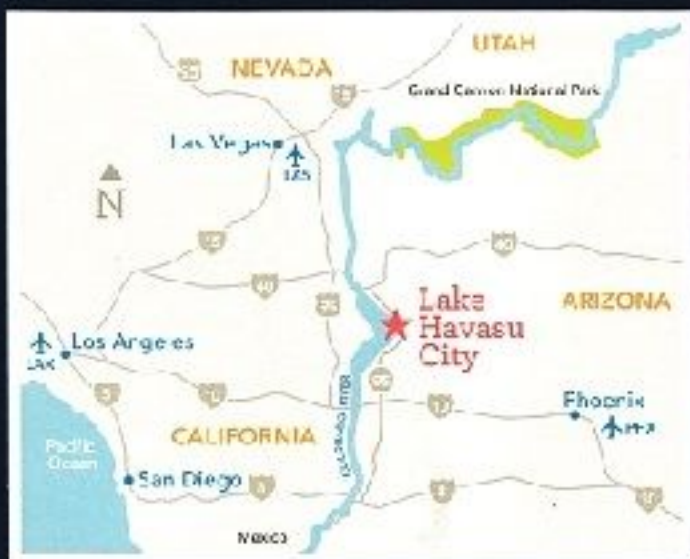

LAKE HAVASU CITY

Dining Guide

LAKE HAVASU CITY

Play like you mean it.®

www.GoLakeHavasus.com

LAKE HAVASU CITY

Convention & Visitors Bureau

Play like you mean it.®

(800) 242-8278 • www.GoLakeHavasucity.com

DISTANCE FROM:

Grand Canyon National Park: 233 miles
Las Vegas: 150 miles Phoenix: 200 miles
Los Angeles: 300 miles San Diego: 315 miles

Play like you mean it.® and Go Lake Havasu City logo are registered marks of Lake Havasu City Convention & Visitors Bureau. The Lake Havasu City Convention & Visitors Bureau logo is a service mark of Lake Havasu City Convention & Visitors Bureau.