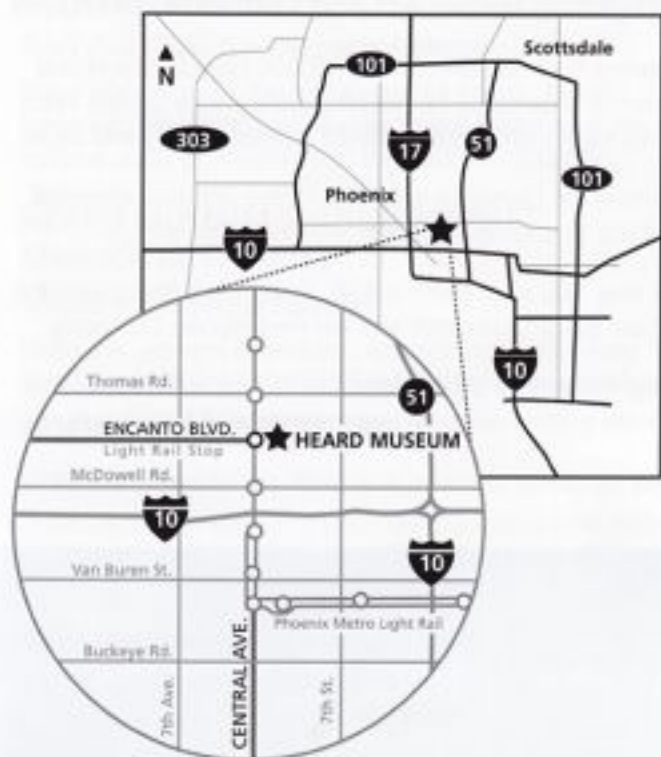

# GETTING HERE

**Metro Light Rail:** Encanto/Central Light Rail Stop is directly adjacent to the museum's entrance.

**Freeway:** Head toward downtown on Interstate 10. Exit 7th Street and head north. Turn left on McDowell Road, then turn right on Central Avenue. Go four blocks to the light at Encanto/Heard Museum and turn right.