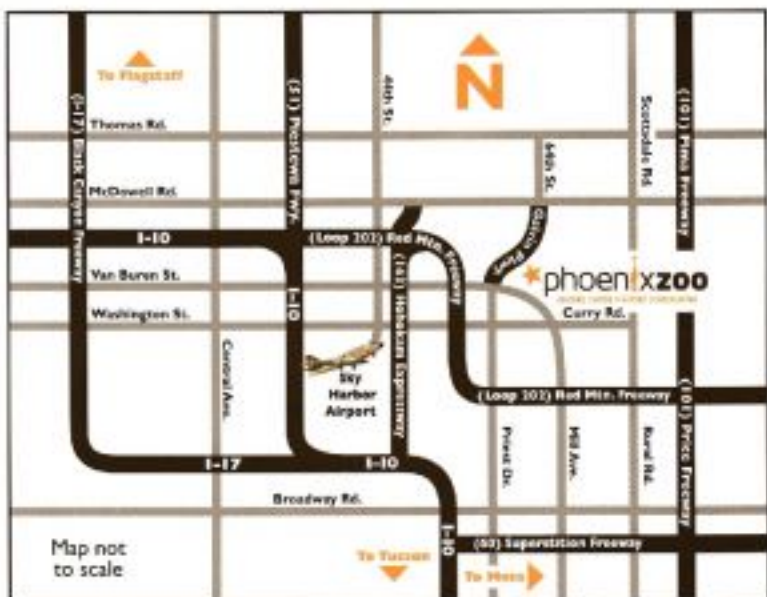

### Children

Ages 3 – 13 \$16.95

Ages 2 and under FREE

Ask about our Total Experience and Value Ticket packages!

ACCREDITED BY THE  
ASSOCIATION  
OF ZOOS &  
AQUARIUMS

The Zoo is centrally located in Papago Park.