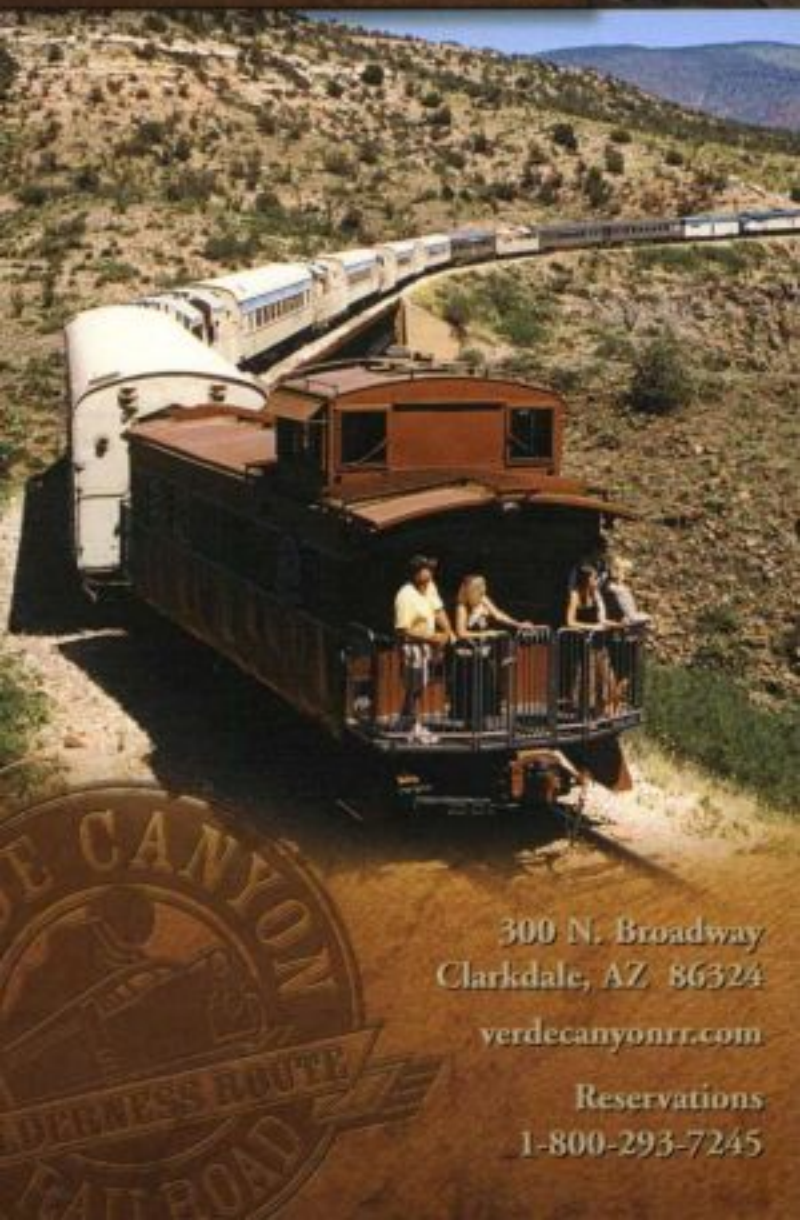

WILDERNESS TRAIN

**VERDE CANYON
RAILROAD**

IT'S NOT THE DESTINATION

IT'S THE JOURNEY

VERDE CANYON

R A I L R O A D

WILDERNESS TRAIN

*A ride on Verde Canyon
Railroad's historic route from
Clarkdale to Perkinsville and
back - into Arizona's other
"Grand Canyon" - is an
unforgettable adventure*