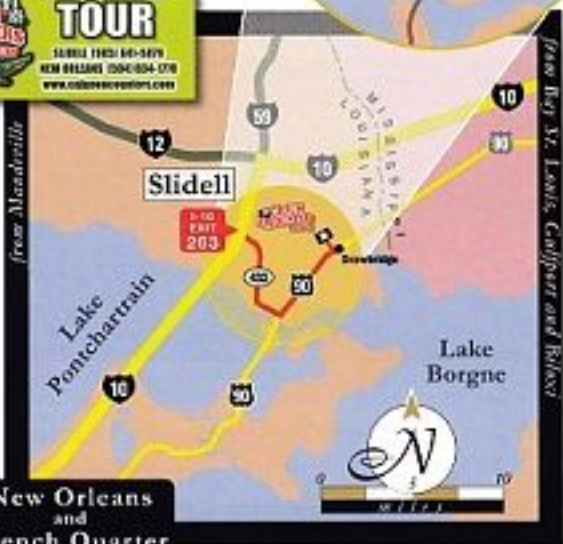

GPS Device Address:

55345 Hwy 90 East, Slidell, LA 70461

BE CAREFUL!

Make sure to turn at the Cajun Encounters sign

FROM NEW ORLEANS: Take I-10 east to exit #263. Go right on highway 433 for 6.5 miles to highway 90 and turn left. Go 4.7 miles to CAJUN ENCOUNTERS sign and turn left (.3 miles past highway 190).