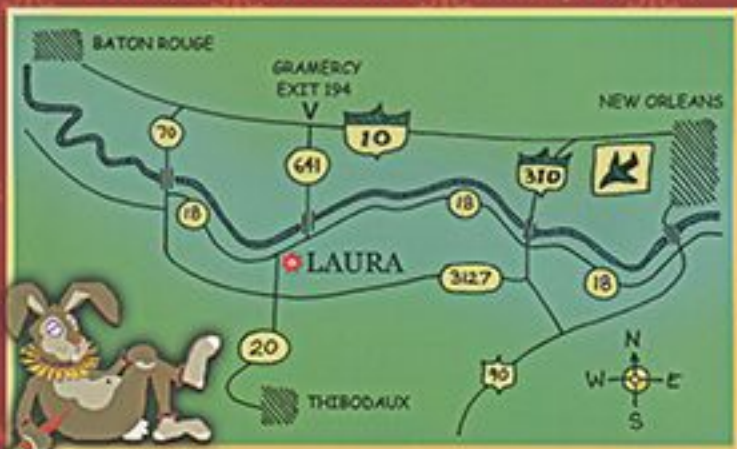

A Créole Plantation

Laura

**WINNER:
TOP LOUISIANA
TRAVEL ATTRACTION**

Where Louisiana is a World Apart!

Laura: A Créole Plantation

2247 HWY. 18 Vacherie LA 70090

Tele: 1-225-265-7690

Toll-free: 1-888-799-7690

4:00 PM

Gates open: 9:30

close: 5:00 PM

Inquire about our special rates for
Group, Student and Themed Tours.

Laura Plantation lies in the heart of Plantation Country, 35 miles from New Orleans Int'l Airport.

Cajun/Creole seafood restaurant is next door.