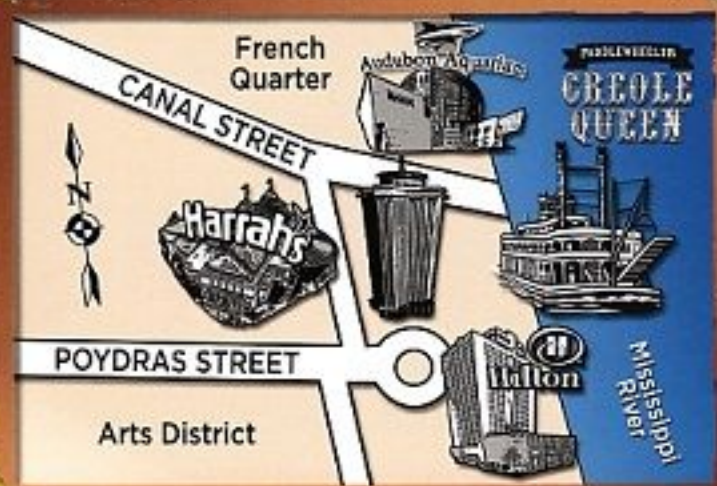

NEW ORLEANS RIVER CRUISES

HISTORICAL CRUISE

DINNER JAZZ CRUISE

PADDLEWHEELER

CREOLE QUEEN

504 529.4567

Departs Daily & Nightly from Riverwalk/Canal Street Dock

PADDLEWHEELER
CREOLE QUEEN
LOCATION

Paddlewheeler Creole Queen and ticket booth are located at the Canal Street Dock, where Canal and Poydras Streets meet the Mississippi River. Paddlewheeler Creole Queen is docked at the main entrance to the Outlet Collection at Riverwalk.