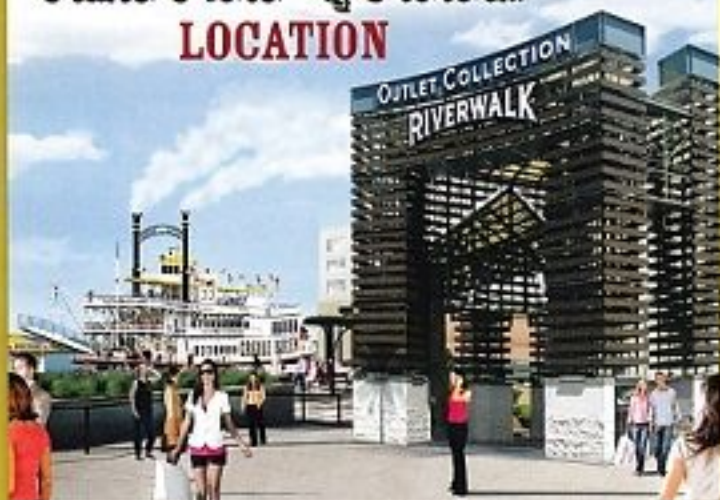

NEW ORLEANS RIVER CRUISES

HISTORICAL CRUISE

DINNER JAZZ CRUISE

PADDLEWHEELER

CREOLE QUEEN

504 529.4567

Departs Daily & Nightly from Riverwalk/Canal Street Dock

PADDLEWHEELER
CREOLE QUEEN
LOCATION

Paddlewheeler Creole Queen and ticket booth are located at the Canal Street Dock, where Canal and Poydras Streets meet the Mississippi River. Paddlewheeler Creole Queen is docked at the main entrance to the Outlet Collection at Riverwalk.