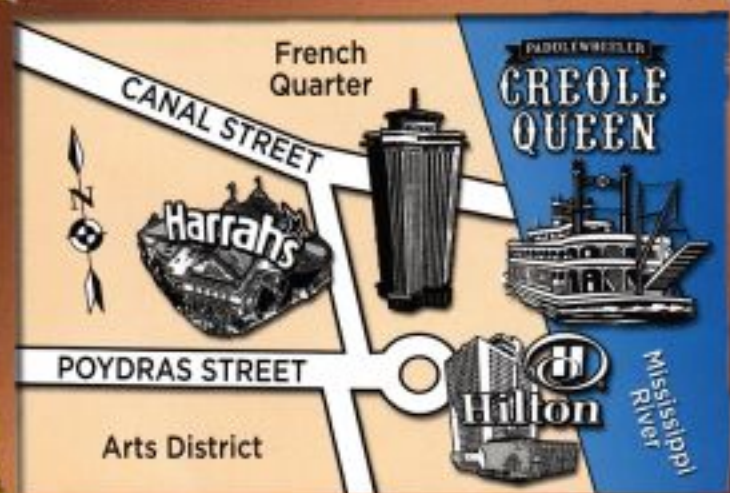

NEW ORLEANS RIVER CRUISES DAILY

HISTORICAL CRUISE

JAZZ CRUISE DINNER OR
CRUISE ONLY

CREOLE QUEEN
PORT OF NEW ORLEANS

C
Q

PADDLEWHEELER

CREOLE QUEEN

504 529.4567

Departs Daily & Nightly from Riverwalk/Canal Street Dock

PADDLEWHEELER
CREOLE QUEEN
LOCATION

Paddle Wheeler Creole Queen
and ticket booth are located on the
Mississippi River behind the
Hilton New Orleans Riverside Hotel.

#1 Poydras Street • New Orleans, LA 70130

Taxi drop-offs at the Hilton circle in front of the hotel.

Paddle Wheeler Creole Queen is docked at the main entrance
to the Outlet Collection at Riverwalk & Hilton Riverside.