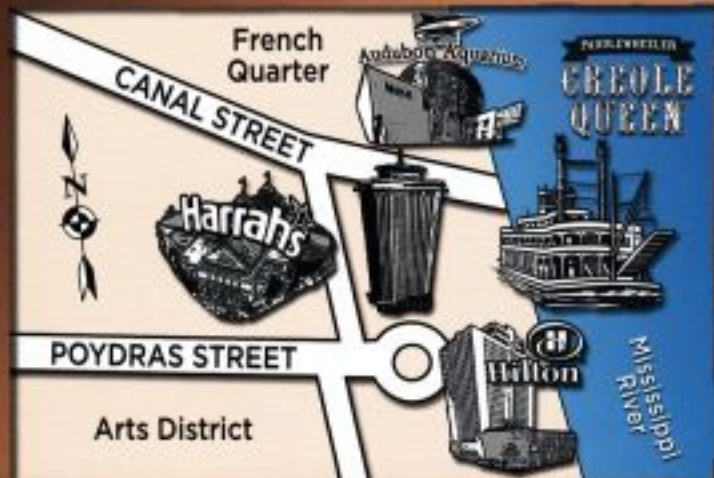

NEW ORLEANS RIVER CRUISES DAILY

HISTORICAL CRUISE

DINNER JAZZ CRUISE

CREOLE QUEEN
PORT OF NEW ORLEANS

C
Q

PADDLEWHEELER

CREOLE QUEEN

504 529.4567

Departs Daily & Nightly from Riverwalk/Canal Street Dock

PADDLEWHEELER
CREOLE QUEEN
LOCATION

Paddlewheeler Creole Queen
and ticket booth are located on the
Mississippi River behind the
Hilton New Orleans Riverside Hotel.
#1 Poydras Street • New Orleans, LA 70130
Taxi drop-offs at the Hilton circle in front of the hotel.

Paddlewheeler Creole Queen is docked at the main
entrance to the ***Outlet Collection at Riverwalk.***

800.445.4109 • 504.529.4567

BigEasy.com • CreoleQueen.com

- A Hospitality Enterprises Company -