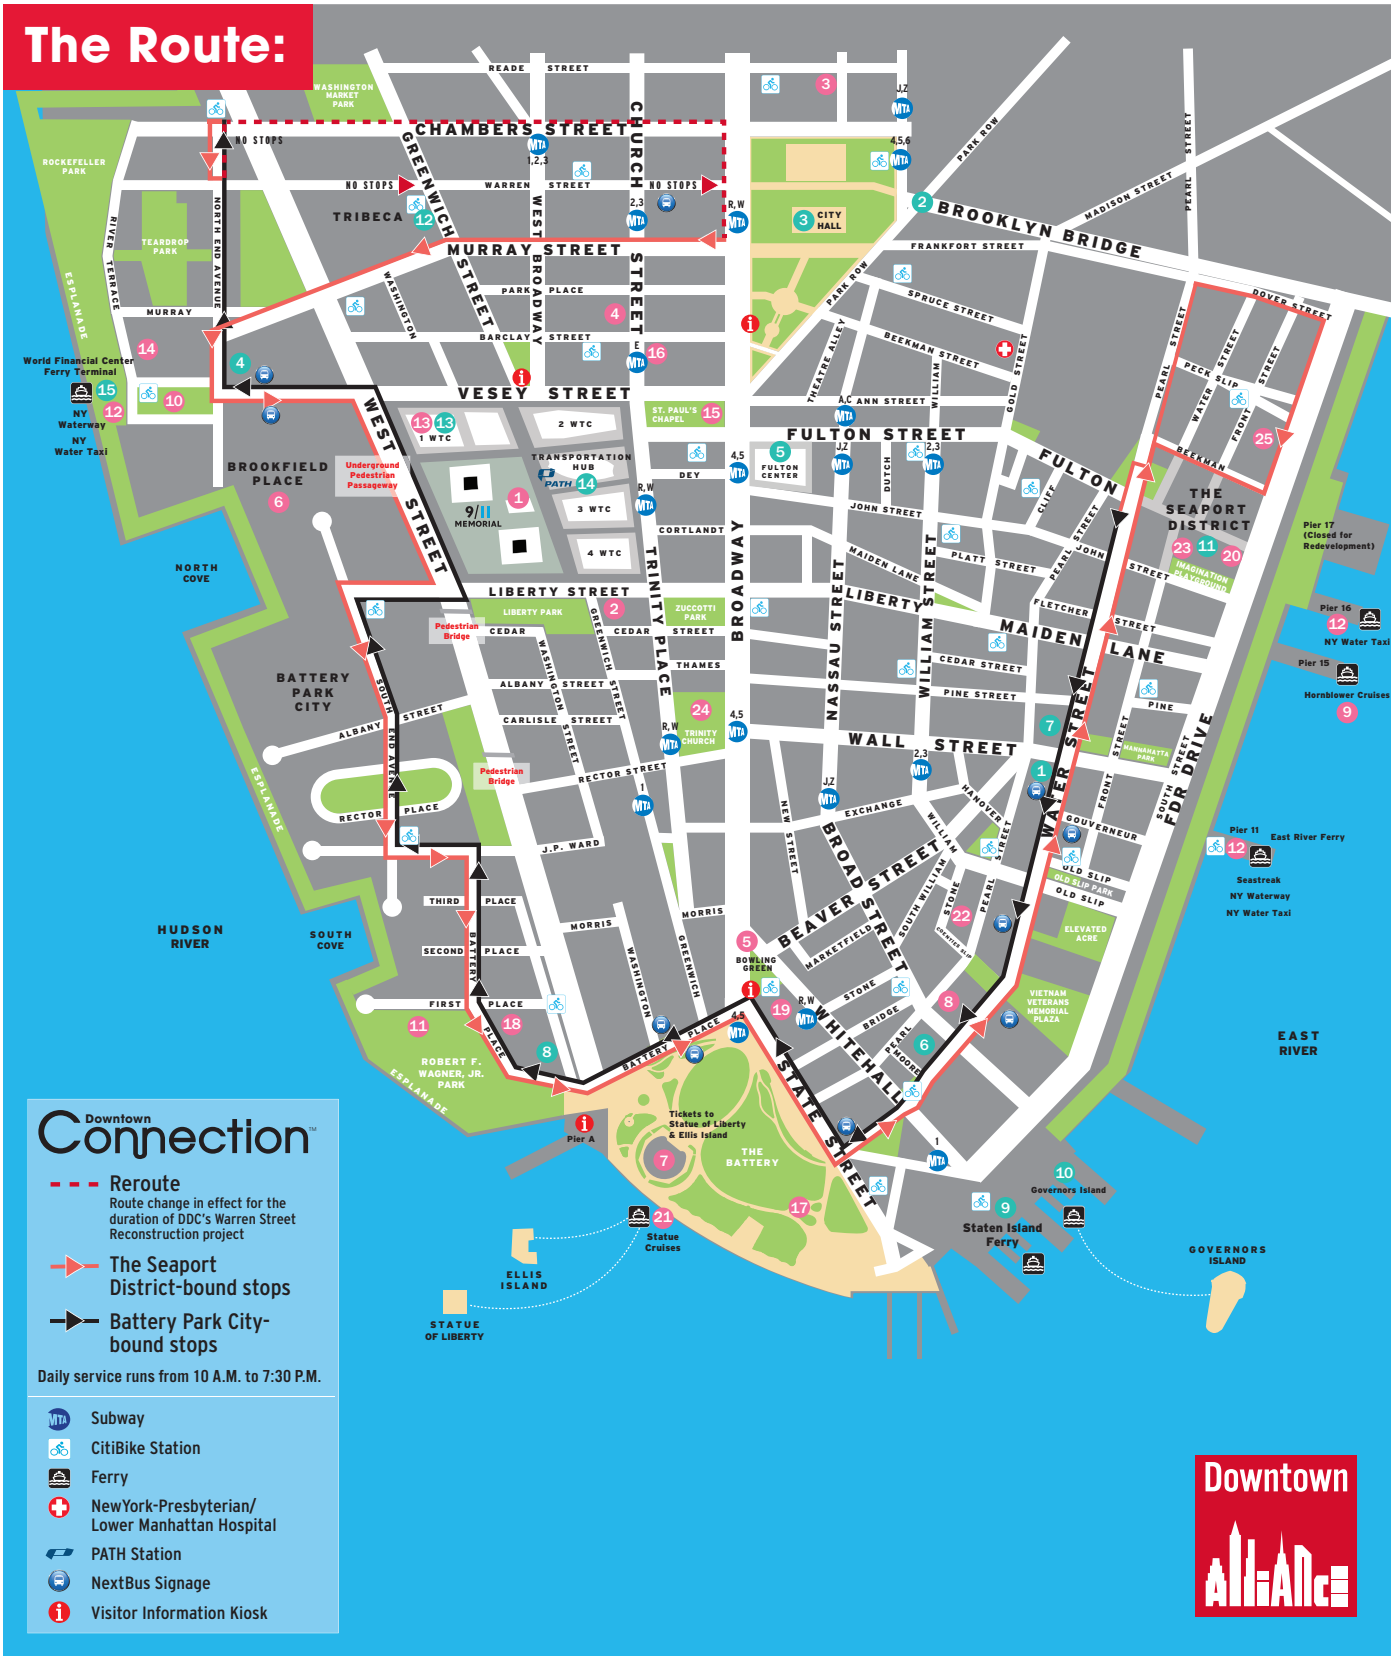

So hop on and take a ride. The Downtown Connection is here for you!

The service:

- Runs 7 days a week from 10 A.M. to 7:30 P.M., except Thanksgiving, Christmas and New Year's Day.
- Averages 10-minute intervals, traffic permitting.
- Is 100% free!

## Downtown Connection

- - - Reroute  
Route change in effect for the duration of DDC's Warren Street Reconstruction project
- ▶ The Seaport District-bound stops
- ▶ Battery Park City-bound stops

Daily service runs from 10 A.M. to 7:30 P.M.

## Points of Interest

- 1 9/11 Memorial & Museum
- 2 9/11 Tribute Center
- 3 African Burial Ground
- 4 Anne Frank Center
- 5 Bowling Green/Charging Bull
- 6 Brookfield Place/Hudson Eats/Le District
- 7 Castle Clinton National Monument/Statue of Liberty & Ellis Island Tickets
- 8 Fraunces Tavern
- 9 Hornblower Cruises
- 10 Irish Hunger Memorial
- 11 Museum of Jewish Heritage - A Living Memorial to the Holocaust
- 12 NY Water Taxi
- 13 One World Observatory
- 14 Poets House
- 15 St. Paul's Chapel
- 16 St. Peter's Church
- 17 SeaGlass Carousel at The Battery
- 18 Skyscraper Museum
- 19 Smithsonian National Museum of the American Indian
- 20 South Street Seaport Museum
- 21 Statue Cruises
- 22 Stone Street Historic District
- 23 TKTS Discount Booth
- 24 Trinity Church
- 25 Paris Café

## Additional Highlights

- 1 Andaz Wall Street
- 2 Brooklyn Bridge
- 3 City Hall
- 4 Conrad Hotel
- 5 Fulton Center | 2,3,4,5,A,C,J,Z,N,R,W
- 6 Hampton Inn
- 7 Holiday Inn Express
- 8 Ritz-Carlton New York, Battery Park
- 9 Staten Island Ferry
- 10 Governors Island Ferry
- 11 The Seaport District
- 12 Whole Foods Market
- 13 One World Trade Center
- 14 PATH Station
- 15 World Financial Center Ferry Terminal