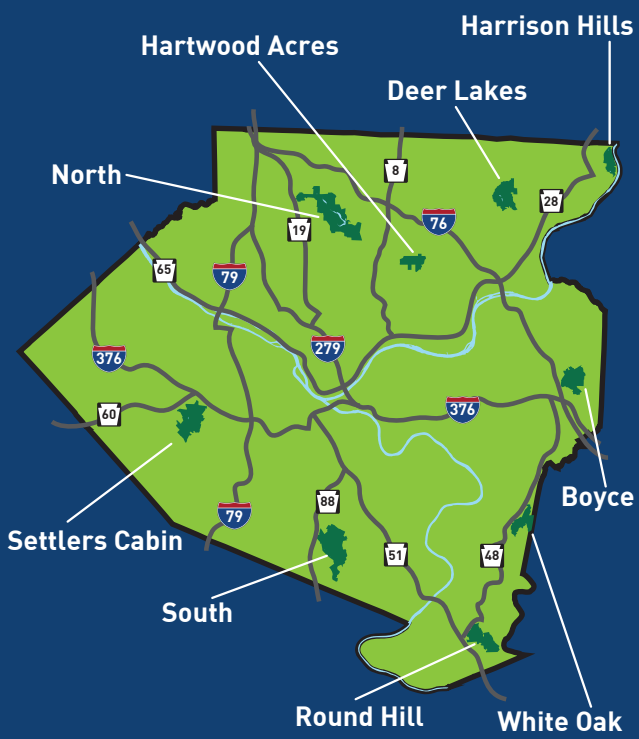

Experience all nine!

Allegheny County Parks

412-350-PARKS

alleghenycounty.us/parks