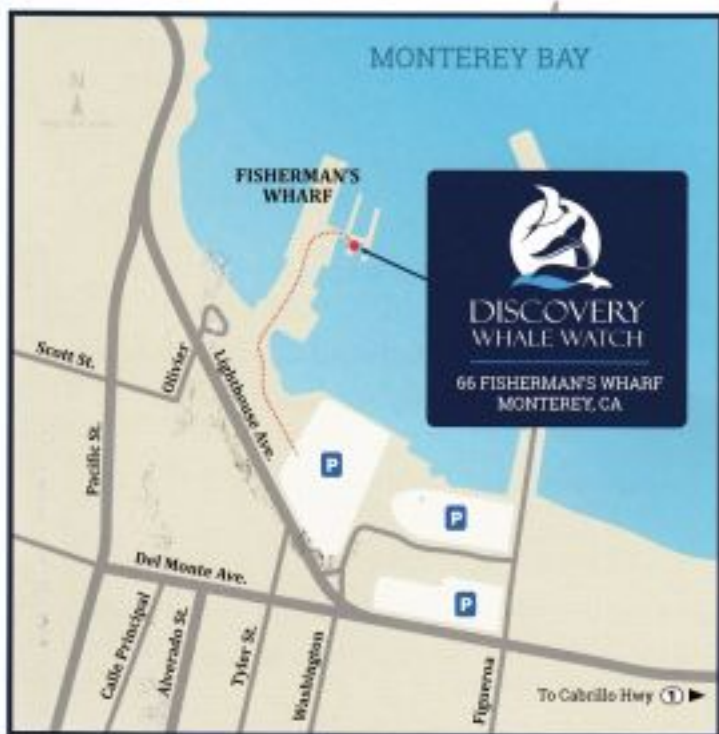

FISHERMAN'S WHARF - MONTEREY

DISCOVERY WHALE WATCH

TRIPS DEPARTING DAILY

DISCOVERY
WHALE WATCH

831.372.7064

DISCOVERYWHALEWATCH.COM

FISHERMAN'S WHARF - MONTEREY

DISCOVERY WHALE WATCH

Our trips depart from Monterey Harbor, which is an ideal place for local activities before or after your whale watching adventure.

831.372.7064

DISCOVERYWHALEWATCH.COM