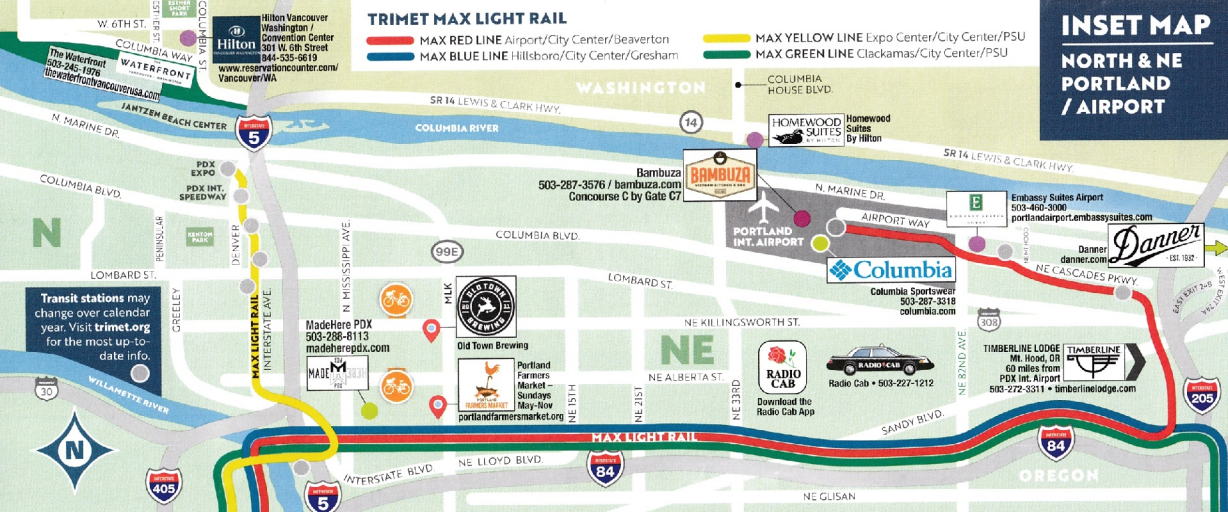

PORTLAND -VISITOR'S- MAP

www.PORTLANDMAP.com

PORTLAND'S DEFINITIVE
Seafood Restaurant

THIS MAP DOUBLES AS A COUPON!

• CHECK BUSINESS LISTINGS FOR THEIR PROMOTIONS.

• MORE DEALS AT PORTLANDMAP.COM/DEALS

Contact business to make sure promo is currently valid

NEIGHBORHOOD MAP

• CHECK OUT OUR NEIGHBORHOOD MAP TO EXPLORE PORTLAND'S FAVORITE DISTRICTS

• TO BE RELEASED SUMMER OF 2018

DISCOVER MORE AT PORTLANDMAP.COM

TRIMET MAX LIGHT RAIL

-  MAX RED LINE Airport/City Center/Beaverton
-  MAX BLUE LINE Hillsboro/City Center/Gresham

-  MAX YELLOW LINE Expo Center/City Center/PSU
-  MAX GREEN LINE Clackamas/City Center/PSU

INSET MAP NORTH & NE PORTLAND / AIRPORT

Transit stations may change over calendar year. Visit trimet.org for the most up-to-date info.

MadeHere PDX
503-288-8113
madeherepdx.com

Portland Farmers Market
Sundays May-Nov
portlandfarmersmarket.org

RADIO CAB
Radio Cab • 503-227-1212
Download the Radio Cab App

TIMBERLINE LODGE
Mt. Hood, OR
60 miles from PDX Int. Airport
503-272-3311 • timberlinelodge.com