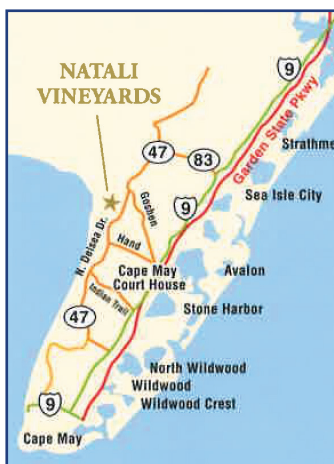

NATALI VINEYARDS, LLC

NEW JERSEY FARM WINERY

*Where the wine
is made in the
vineyard*

OPEN YEAR ROUND

Tasting Room ★ Tours

Wine Pairings ★ Vineyard Patio

Private Parties ★ Festivals

Picnic Area ★ Live Music

Pet Friendly ★ Gift Shop

TASTING ROOM HOURS

WINTER:

MON – SUN 10AM TO 5PM

SUMMER:

MON – SUN 10AM TO 7PM

ESTATE WHITES

Sauvignon Blanc
Pinot Grigio
Trebiano
Viognier
Moscato
Chardonnay
Oaked Chardonnay
Albarino

ESTATE REDS

Dolcetto
Merlot
Cabernet Sauvignon
Tempranillo
Shiraz
Nebbiolo
Barbera

BLENDS

Court House Blush
Cedar Hammock
Nonna's Cucina
Nonno's Cellar
Captain Vinho's Pirate Port
Goshen White
Erotic Aronia
Raspberry Fusion

FRUITS WINES

Blueberry
Peach
Cranberry
Beach Plum
Pineapple
Strawberry
Banana
Pure Aronia

221 N. Delsea Dr. (Rte. 47 N.), Cape May Court House, NJ 08210
(609)465-0075 • NATALIVINEYARDS.COM