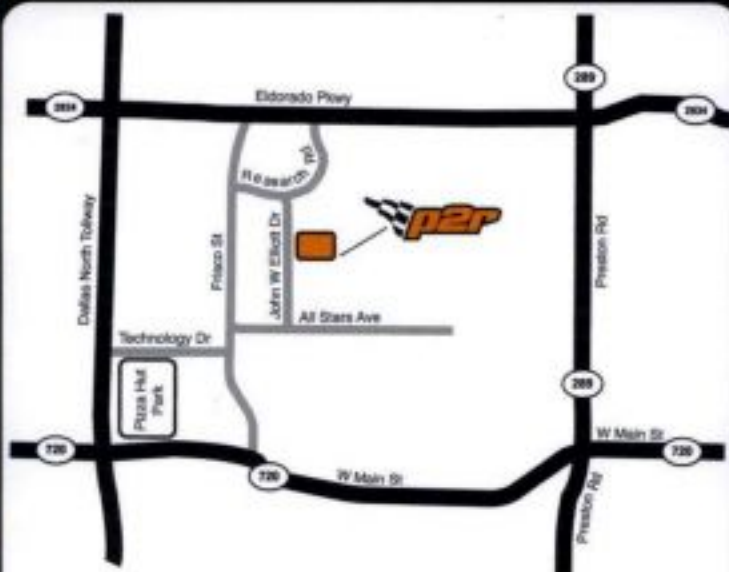

# \$5 OFF

Adult or Youth Race  
CODE: FRIRC

Coupon must be present and cannot be combined with any other offer. Management reserves all rights.

972-727-RACE (7223)

[PolePositionRaceway.com](http://PolePositionRaceway.com)

CORONA, CA | DALLAS | LAS VEGAS | MURRIETA, CA  
NEW YORK / JERSEY CITY | OKLAHOMA CITY | SUMMERLIN, NV

**10550 John W. Elliott Dr.  
Suite 100  
Frisco, TX 75033**

**FOLLOW US ON**

[facebook.com/PolePositionRaceway](https://facebook.com/PolePositionRaceway)

[twitter.com/racep2r](https://twitter.com/racep2r)

**972-727-RACE (7223)**

[PolePositionRaceway.com](https://PolePositionRaceway.com)

Independently owned and operated by Lone Star Karting LLC.

CORONA, CA | DALLAS | LAS VEGAS | MURRIETA, CA  
NEW YORK / JERSEY CITY | OKLAHOMA CITY | SUMMERLIN, NV