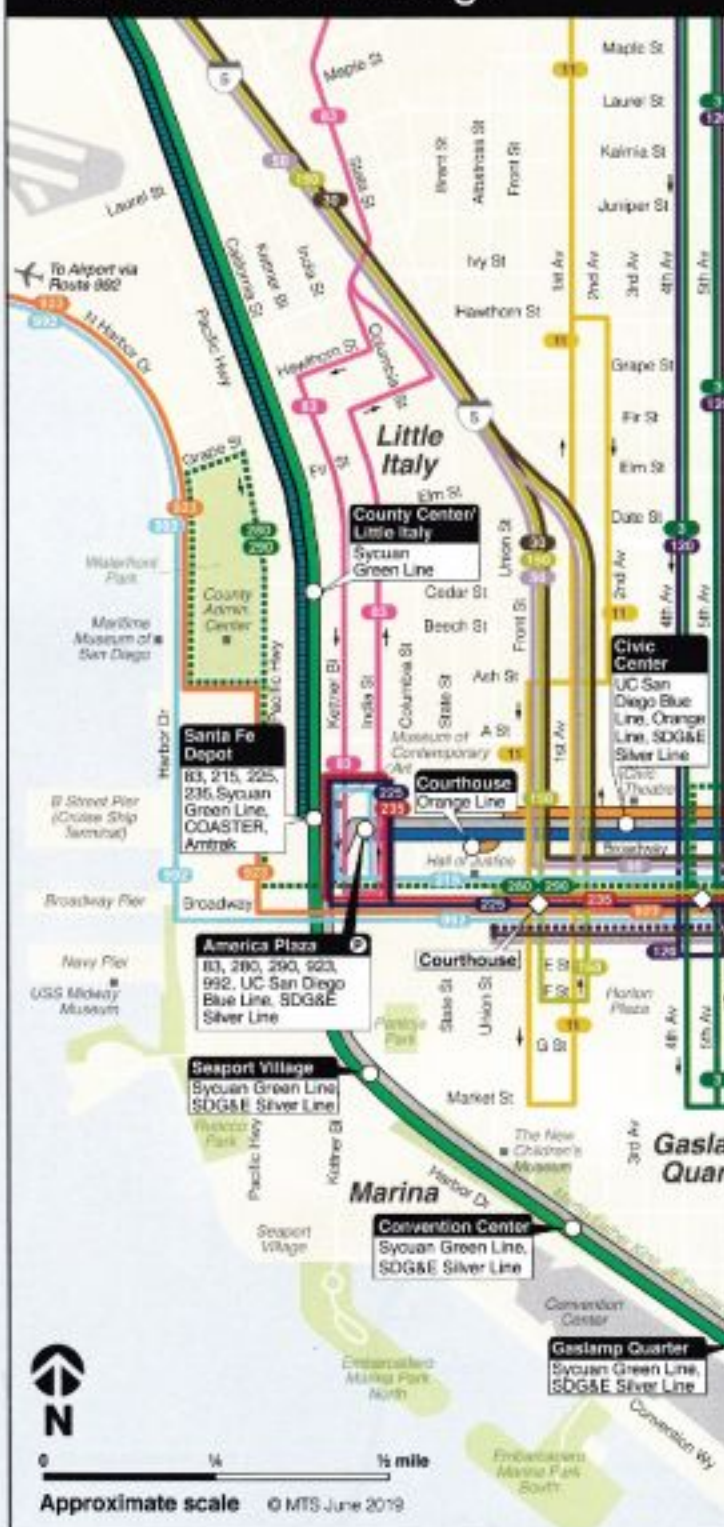

San Diego Regional Transit Map

sdmts.com

September 2019

Downtown San Diego

0 1/4 1/2 mile

Approximate scale © MTS June 2019