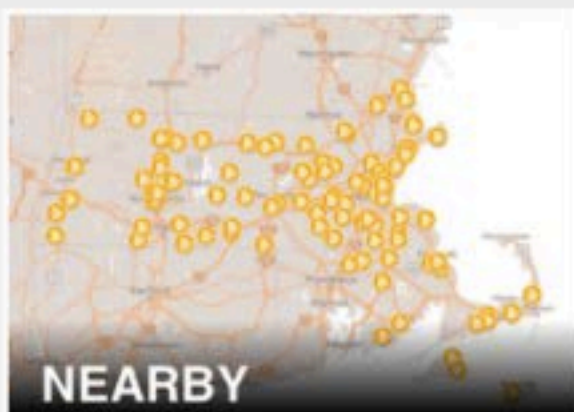

REGIONAL BADGES:

Any adventurer that visits 15 or more breweries from a particular region conquers that part of the state and earns a badge.

COLLECT ALL REGIONAL BADGES AND WIN AN MBG PRIZE PACK THAT INCLUDES A T-SHIRT, PINT GLASS AND YOUR NAME GLORIFIED ON THE MBG WEBSITE.

VISIT 100 BREWERIES IN A YEAR

Your name will be entered into an opportunity drawing to win a beer dinner with Sam Adams' Jim Koch, Harpoon's Dan Kenary and Night Shift's Rob Burns. Five entries will win.

#MABEER

Check-in a Beer

NEARBY

PASSPORT

TOURS

EVENTS

Home

Beers

Rewards

Information

🔍 Search by Brewery Name

10th District Brewing
Abington, Massachusetts

3cross Brewing
Worcester, Massachusetts

7th Wave Brewing
Medfield, Massachusetts

Abandoned Building Brewery
Easthampton, Massachusetts