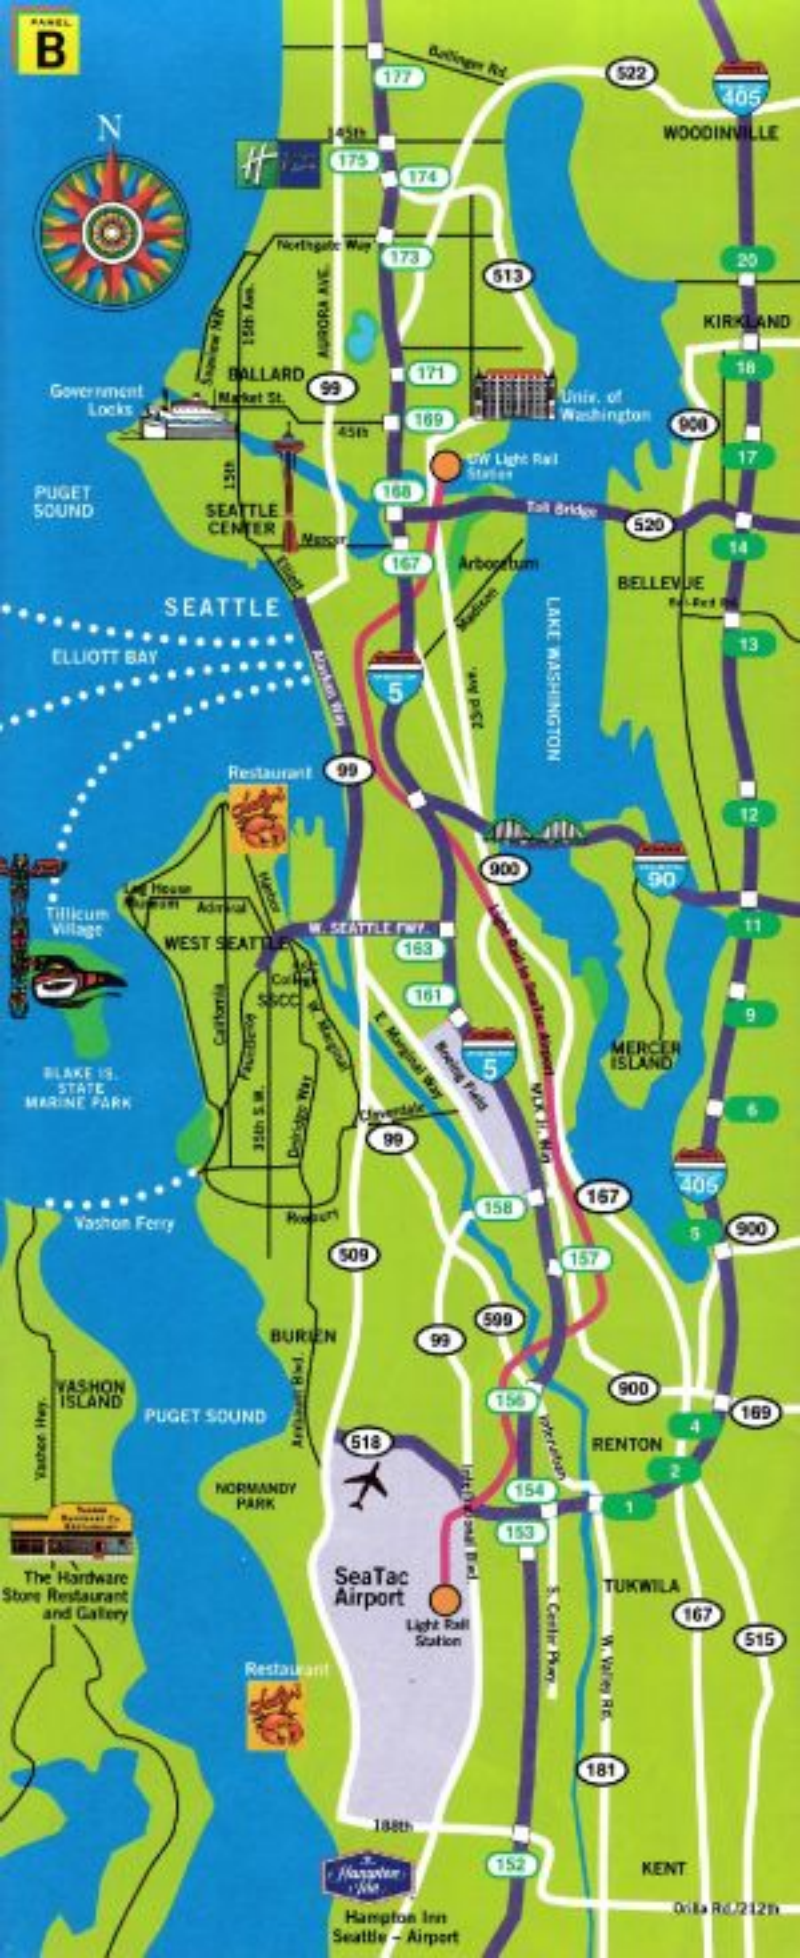

Seattle

Tourmap® 2019

Tourmap.com

Government Locks

PUGET SOUND

ELLIOTT BAY

Tillicum Village

BLAKE IS. STATE MARINE PARK

Vashon Ferry

Yashon Hwy.

The Hardware Store Restaurant and Gallery

Restaurant

Hampton Inn Seattle - Airport

BALLARD

SEATTLE CENTER

SEATTLE

WEST SEATTLE

BURIEN

NORMANDY PARK

SeaTac Airport

Hampton Inn Seattle - Airport

LAKE WASHINGTON

BELLEVUE

MERCER ISLAND

RENTON

TUKWILA

KENT

WOODINVILLE

KIRKLAND

BELLEVUE

MERCER ISLAND

RENTON