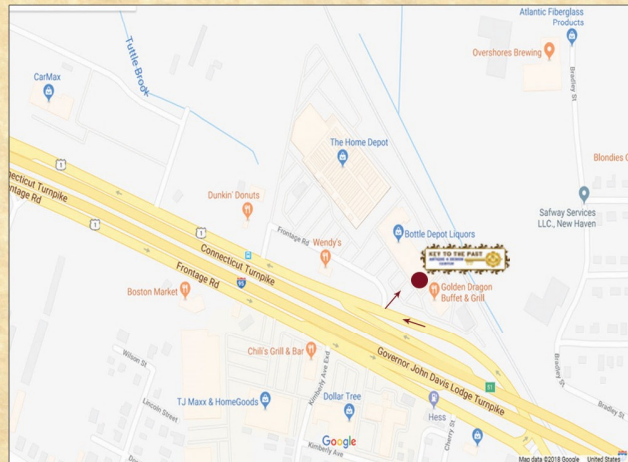

From NY

I-95 North - Exit 51, merge to the middle lane and take a left to route 1 South under the bridge

From Boston

I-95 South - Exit 51, at the second light take a right to the Home Depot parking, quick right towards Wendy's

**8.000 SQ FT
MULTI - DEALER
MALL**

Booth & Display case rentals available!

**OPEN DAILY
10:00 AM - 5:00 PM**

www.facebook.com/keytothepastantique

*10% Discount with Cash purchase
(203) 859 - 5948*

*37 Frontage Rd.
East Haven, CT 06512
(Home Depot Plaza)
(203) 859-5948*