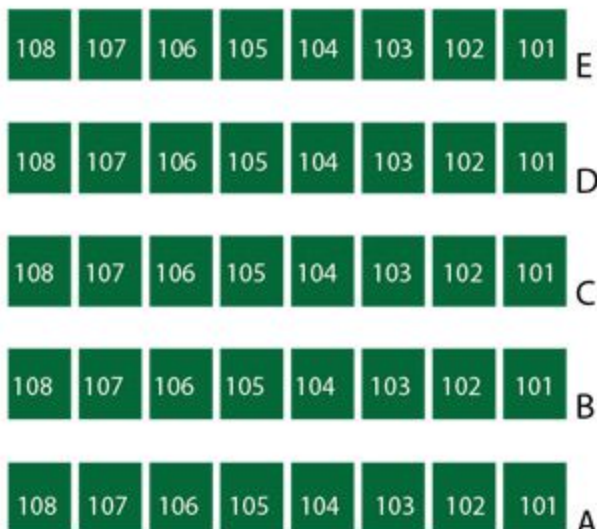

# ORCHESTRA

# BALCONY

PLEASE NOTE: BALCONY IS ELEVATOR ACCESSIBLE BUT THERE ARE FIVE STEPS DOWN TO THE FIRST ROW OF BALCONY SEATING

 WHEELCHAIR ACCESSIBLE

STAGE

WALL