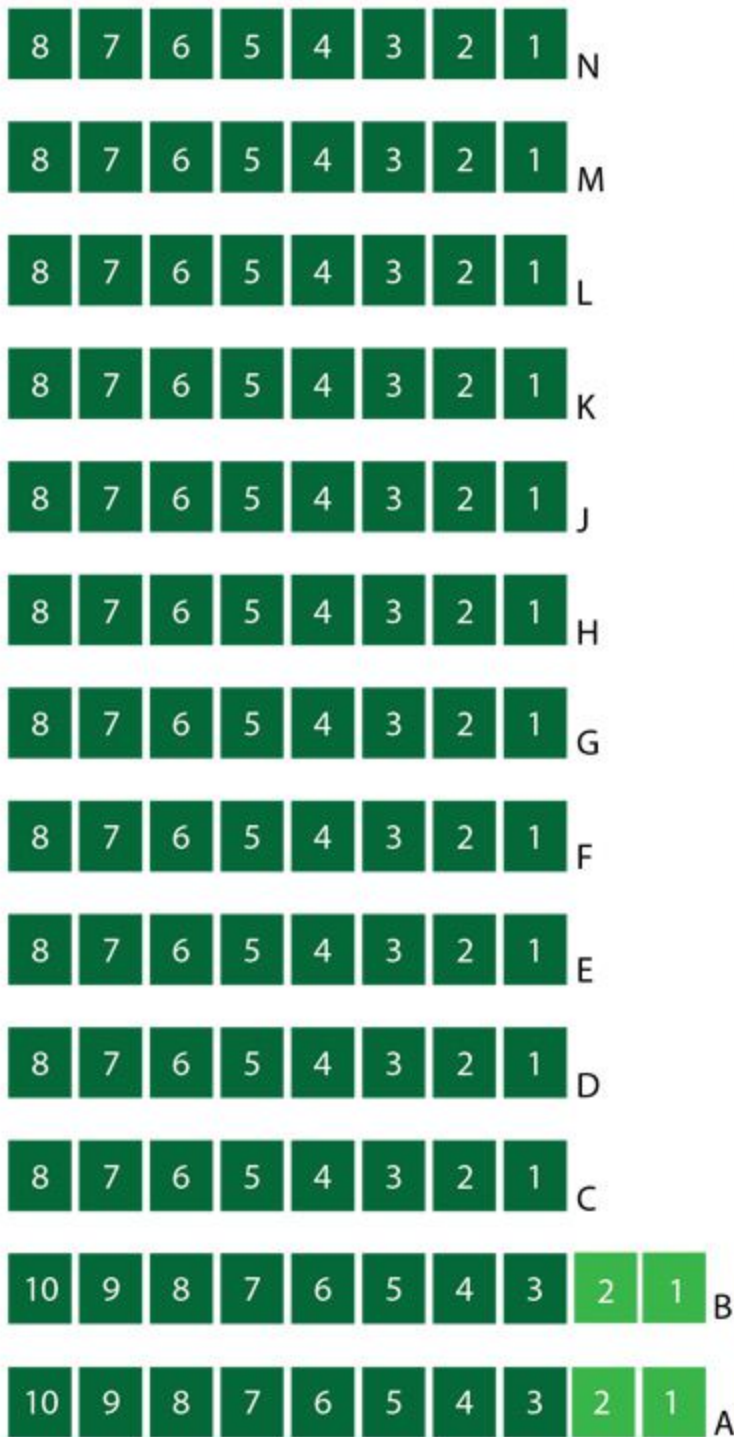

# ORCHESTRA

# BALCONY

PLEASE NOTE: BALCONY IS ELEVATOR ACCESSIBLE BUT THERE ARE FIVE STEPS DOWN TO THE FIRST ROW OF BALCONY SEATING

 WHEELCHAIR ACCESSIBLE

STAGE

WALL