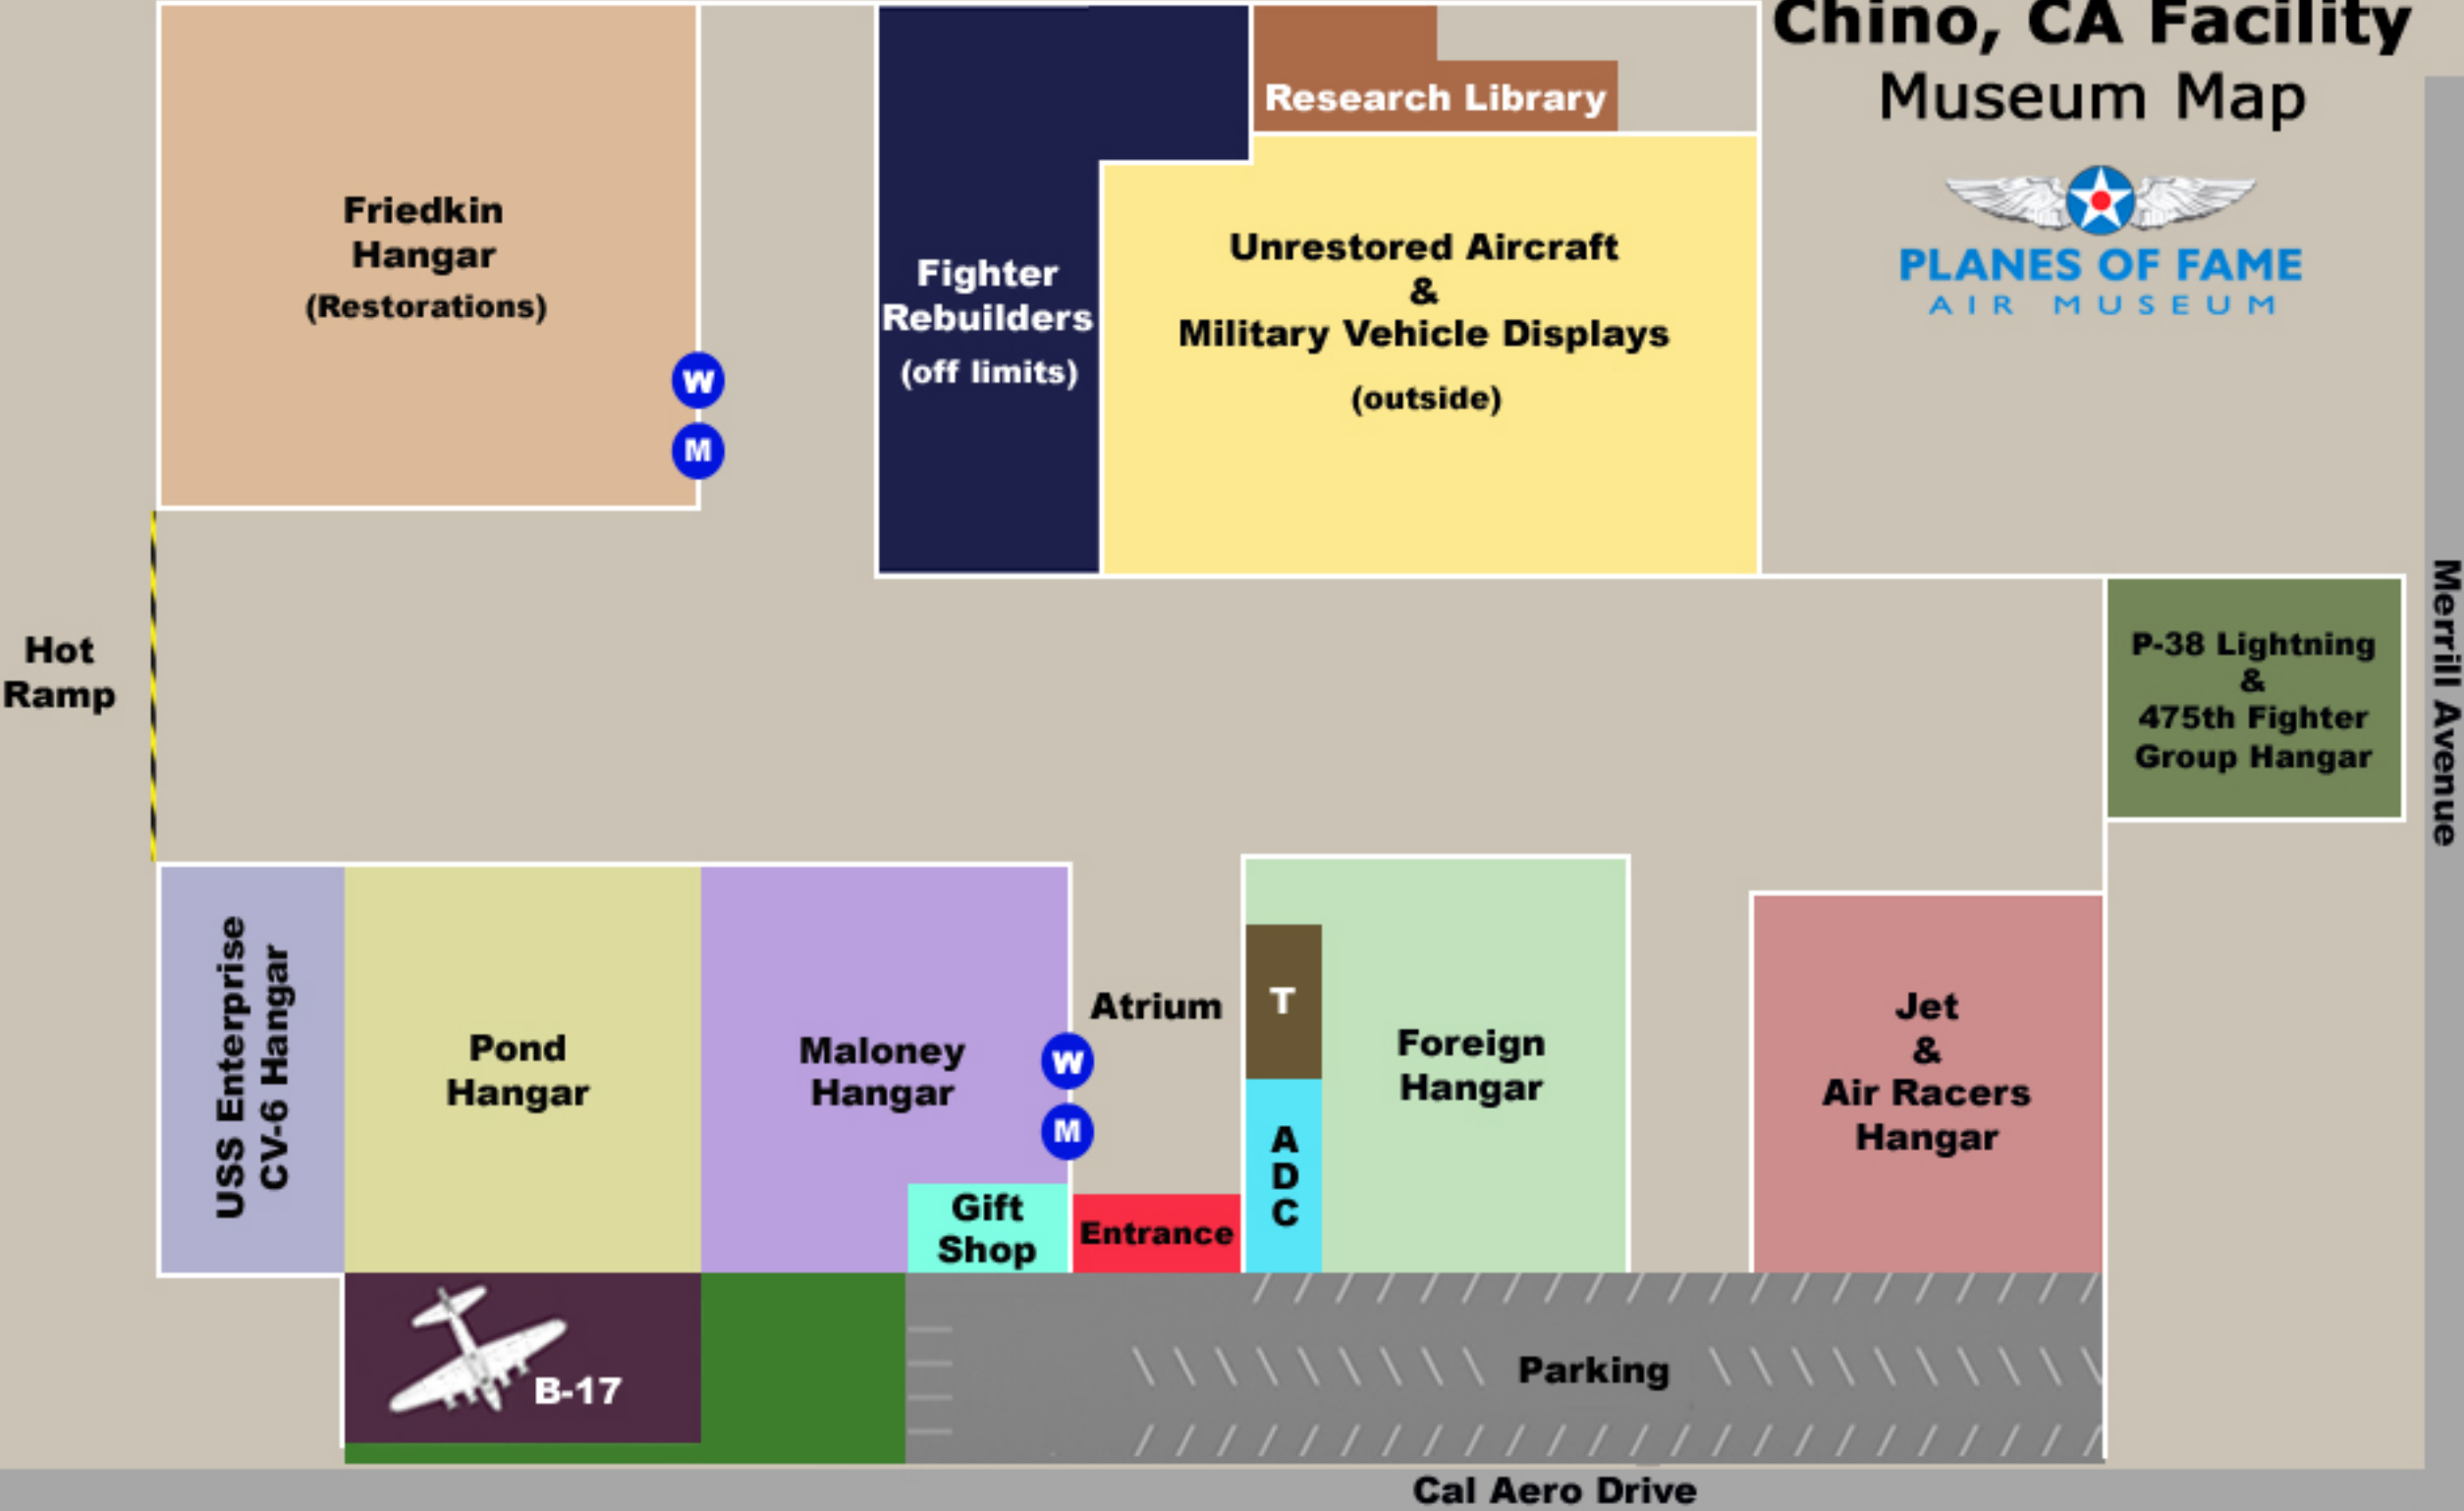

Chino, CA Facility Museum Map

■ ADC - Aviation Discovery Center
■ Theater (T)

W Women's Restroom
M Men's Restroom