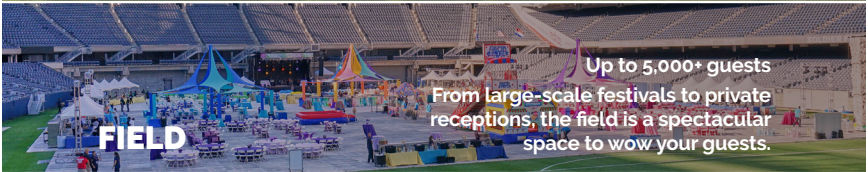

FIELD

Up to 5,000+ guests
From large-scale festivals to private receptions, the field is a spectacular space to wow your guests.

Book Your Next Event Today
soldierfield.net | events@soldierfield.net | 312.235.7169