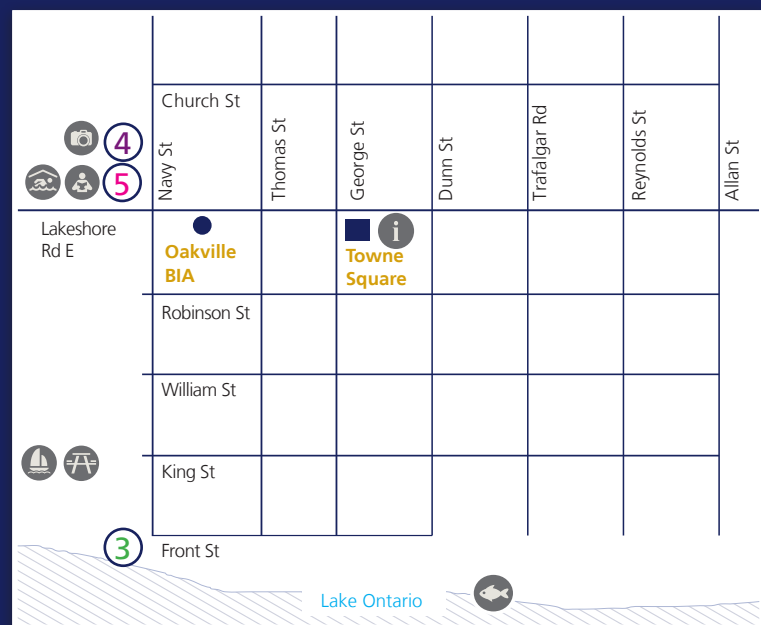

visit
Oakville
**VISITOR
MAP**

K Kerr Village

B Bronte Village

DT Downtown Oakville