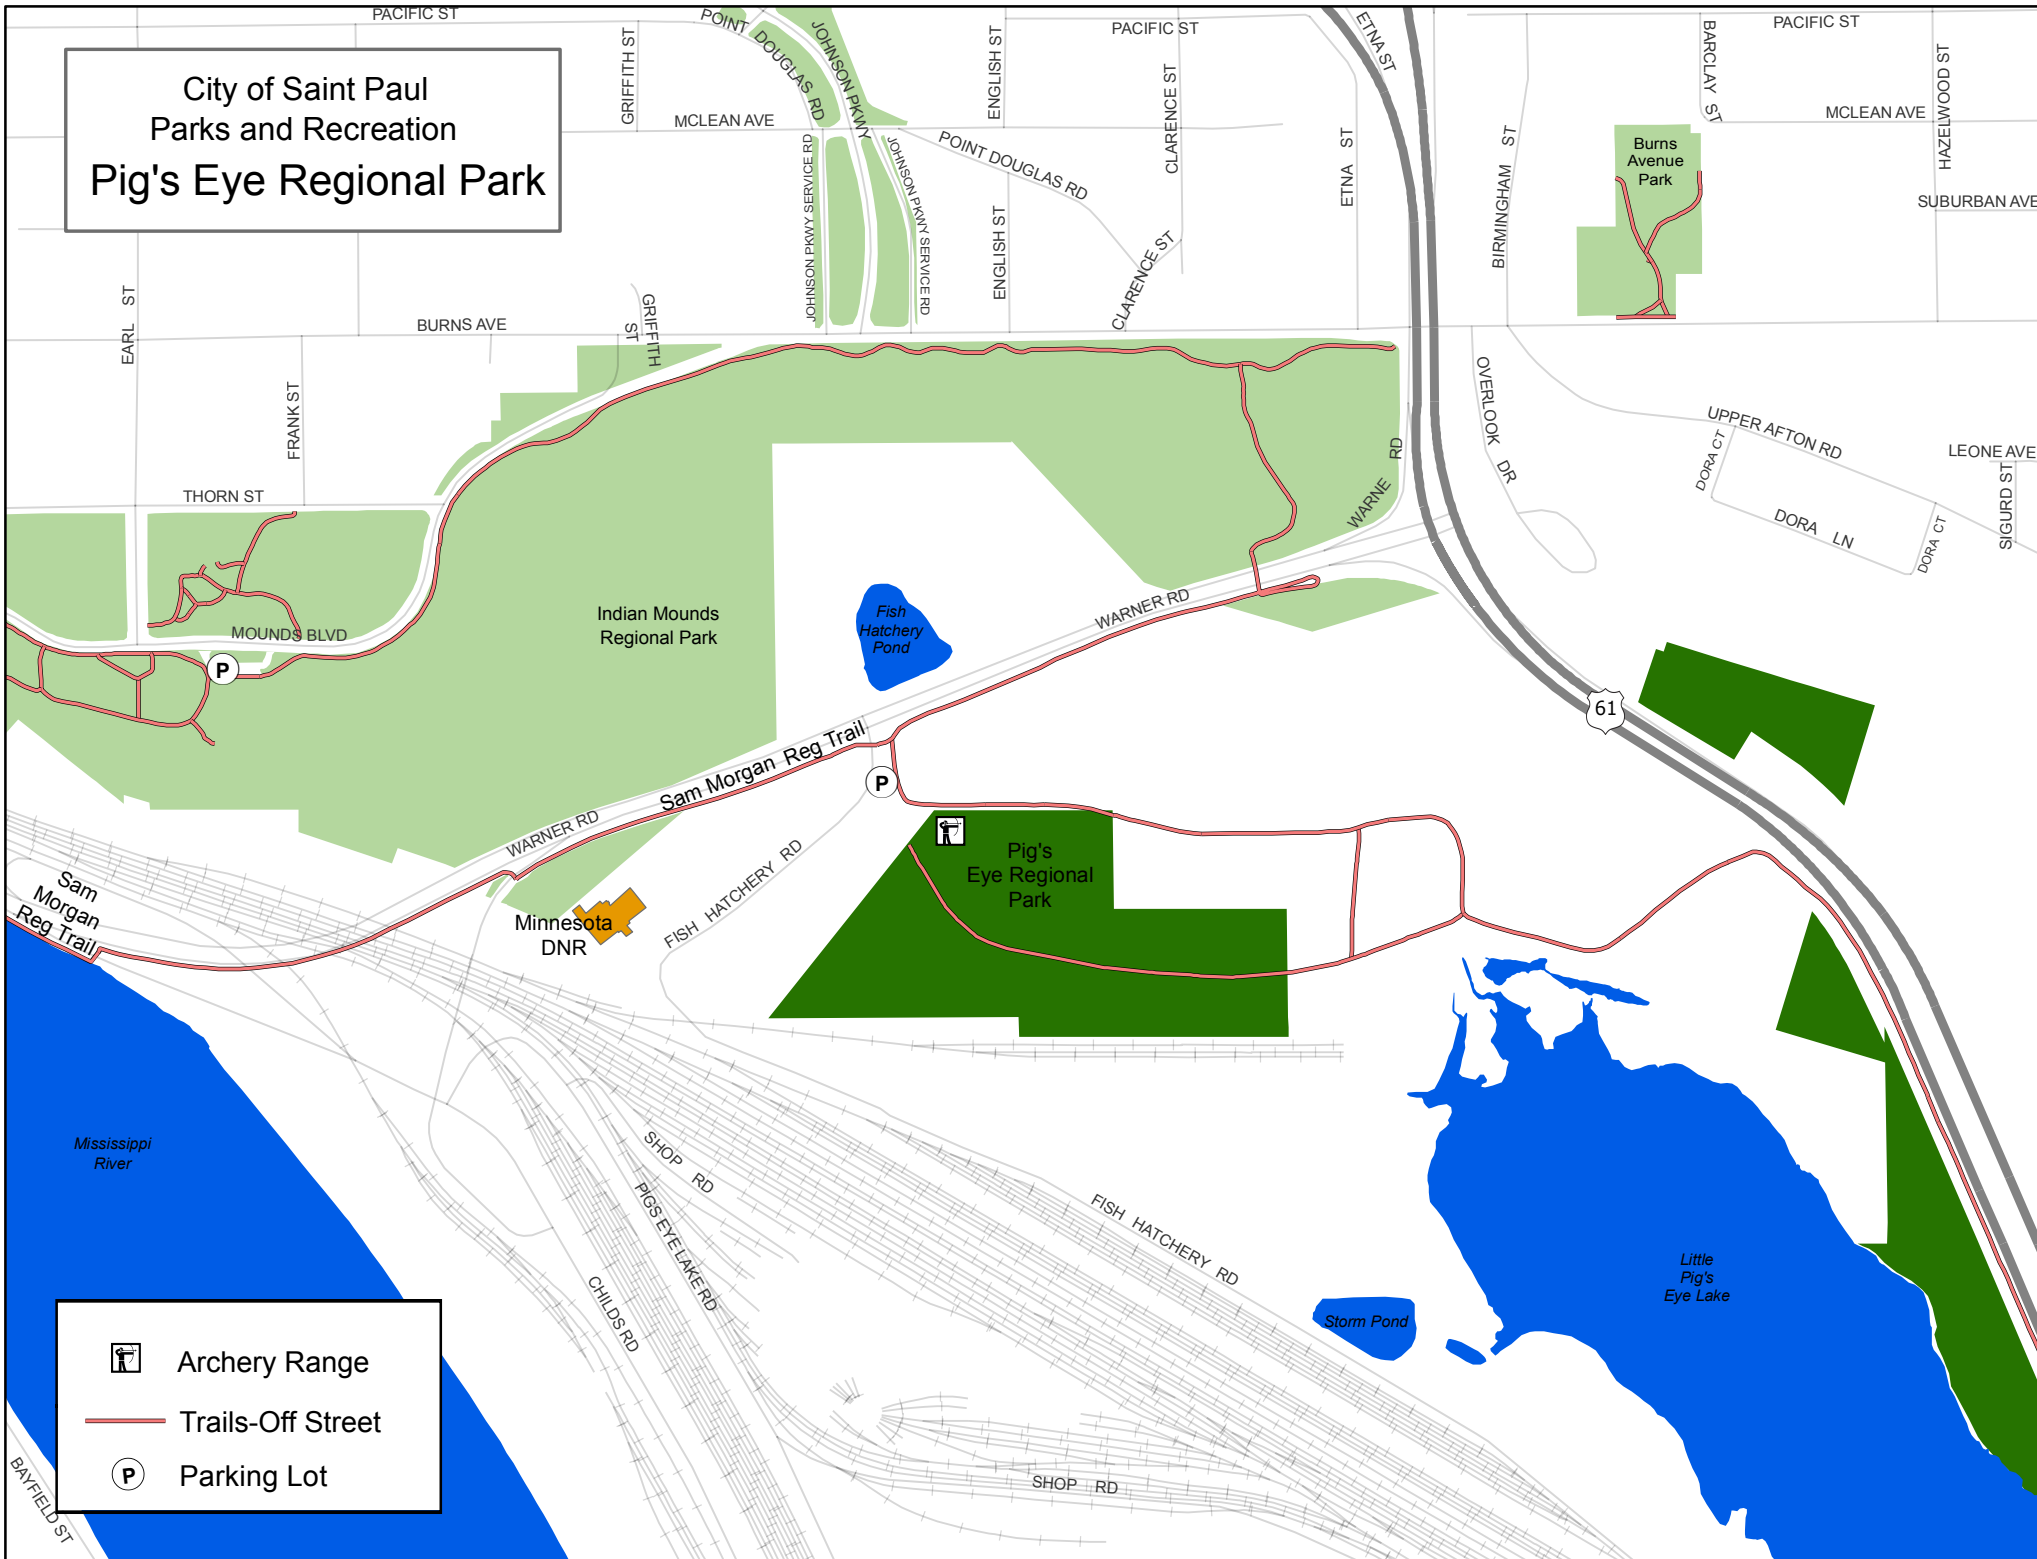

# City of Saint Paul Parks and Recreation Pig's Eye Regional Park

-  Archery Range
-  Trails-Off Street
-  Parking Lot