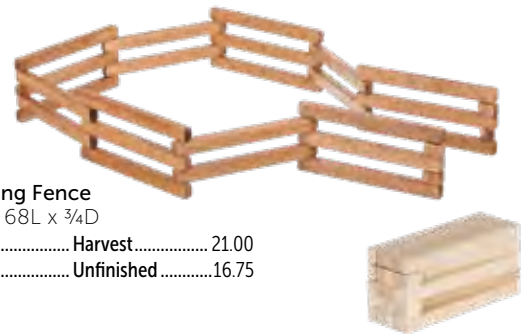

Folding Fence

4H x 68L x ¾D

143 H ..... Harvest..... 21.00

143 U ..... Unfinished 16.75