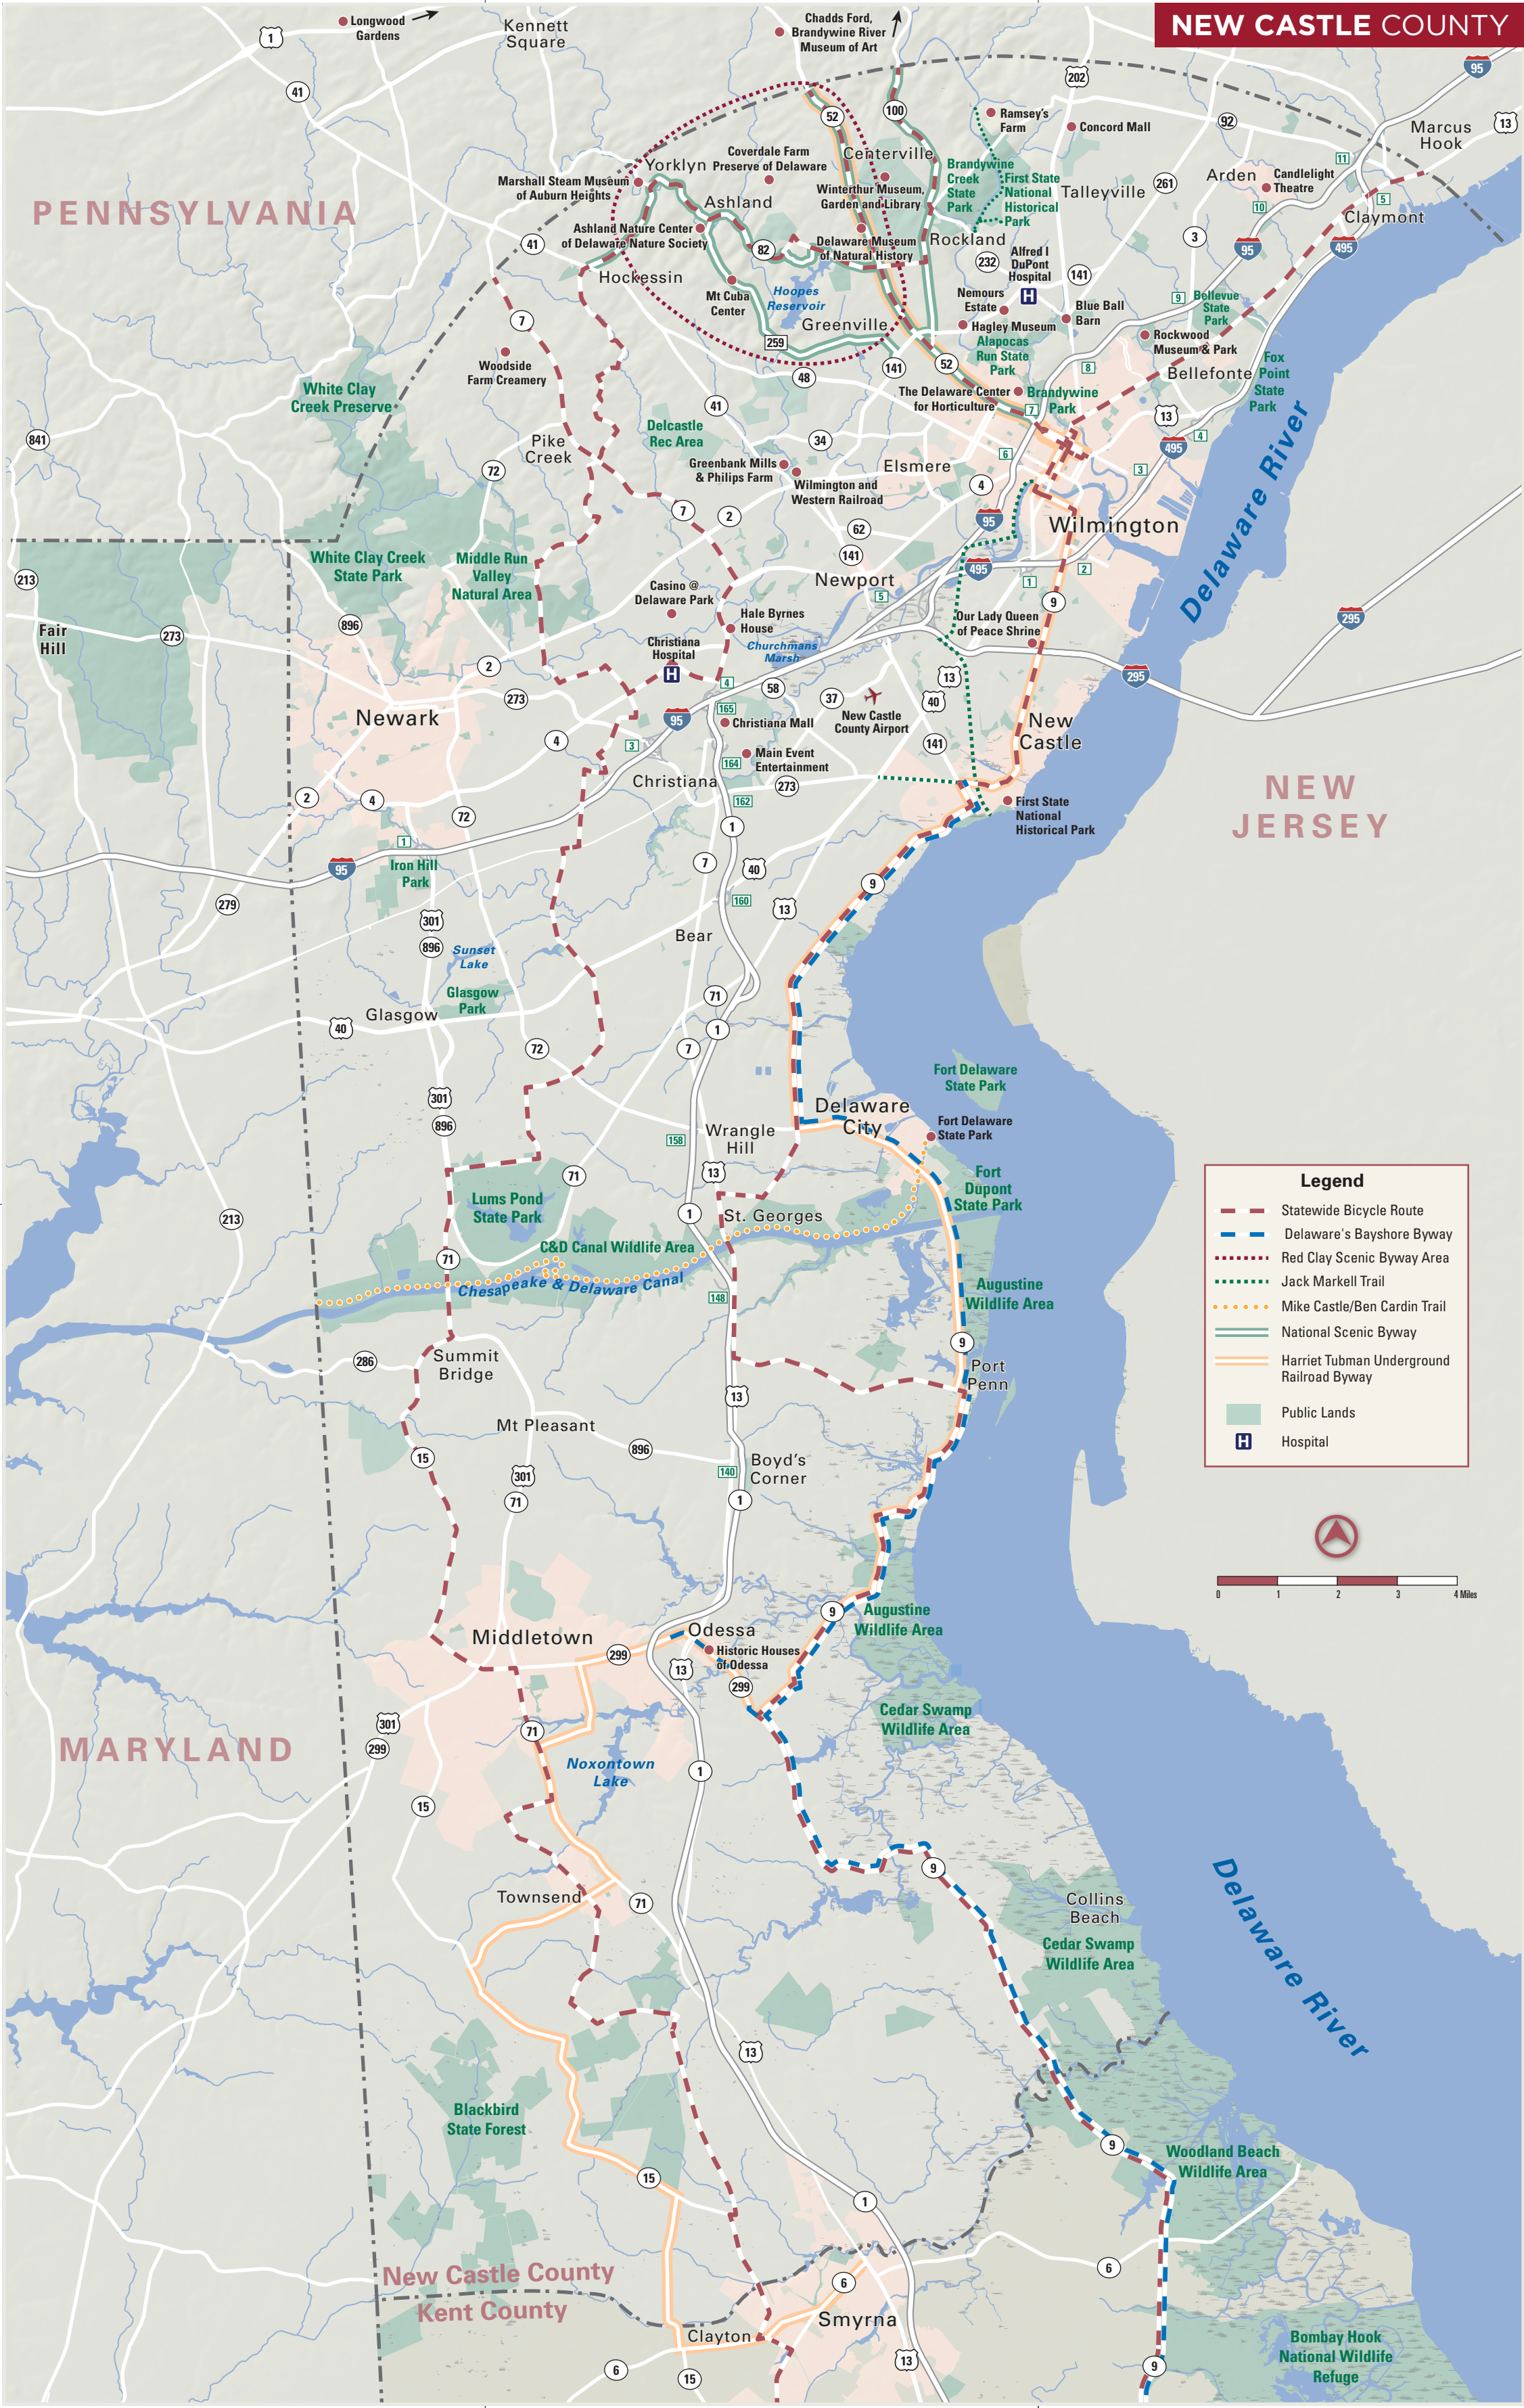

NEW CASTLE COUNTY

Legend

- Statewide Bicycle Route
- Delaware's Bayshore Byway
- Red Clay Scenic Byway Area
- Jack Markell Trail
- Mike Castle/Ben Cardin Trail
- National Scenic Byway
- Harriet Tubman Underground Railroad Byway
- Public Lands
- Hospital