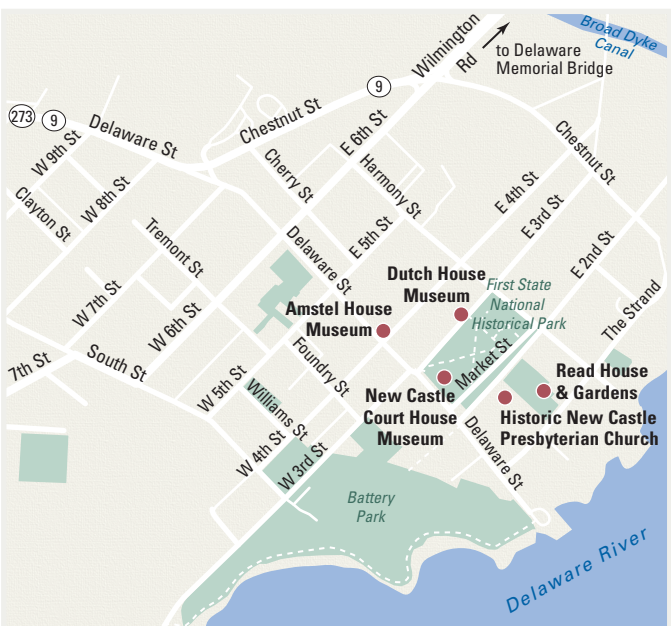

NEWARK

HISTORIC NEW CASTLE

CONVENIENTLY LOCATED

Share your Wilmington and Brandywine Valley visit with us using:

- #VisitWilm
- GreaterWilmingtonCVB
- @VisitWilmington
- VisitWilmingtonDE
- VisitWilmington
- VisitWilmingtonDE

@rebeckakita Buckley's Tavern

FOR MORE INFORMATION VISIT OUR WEBSITE AT
VISITWilmingtonDE.com
 OR CALL 800-489-6664

Wilmington
 and the
Brandywine
 Valley
 History • Culture • Gardens

NEW CASTLE COUNTY

Legend

- Statewide Bicycle Route
- Delaware's Bayshore Byway
- Red Clay Scenic Byway Area
- Jack Markell Trail
- Mike Castle/Ben Cardin Trail
- National Scenic Byway
- Harriet Tubman Underground Railroad Byway
- Public Lands
- Hospital