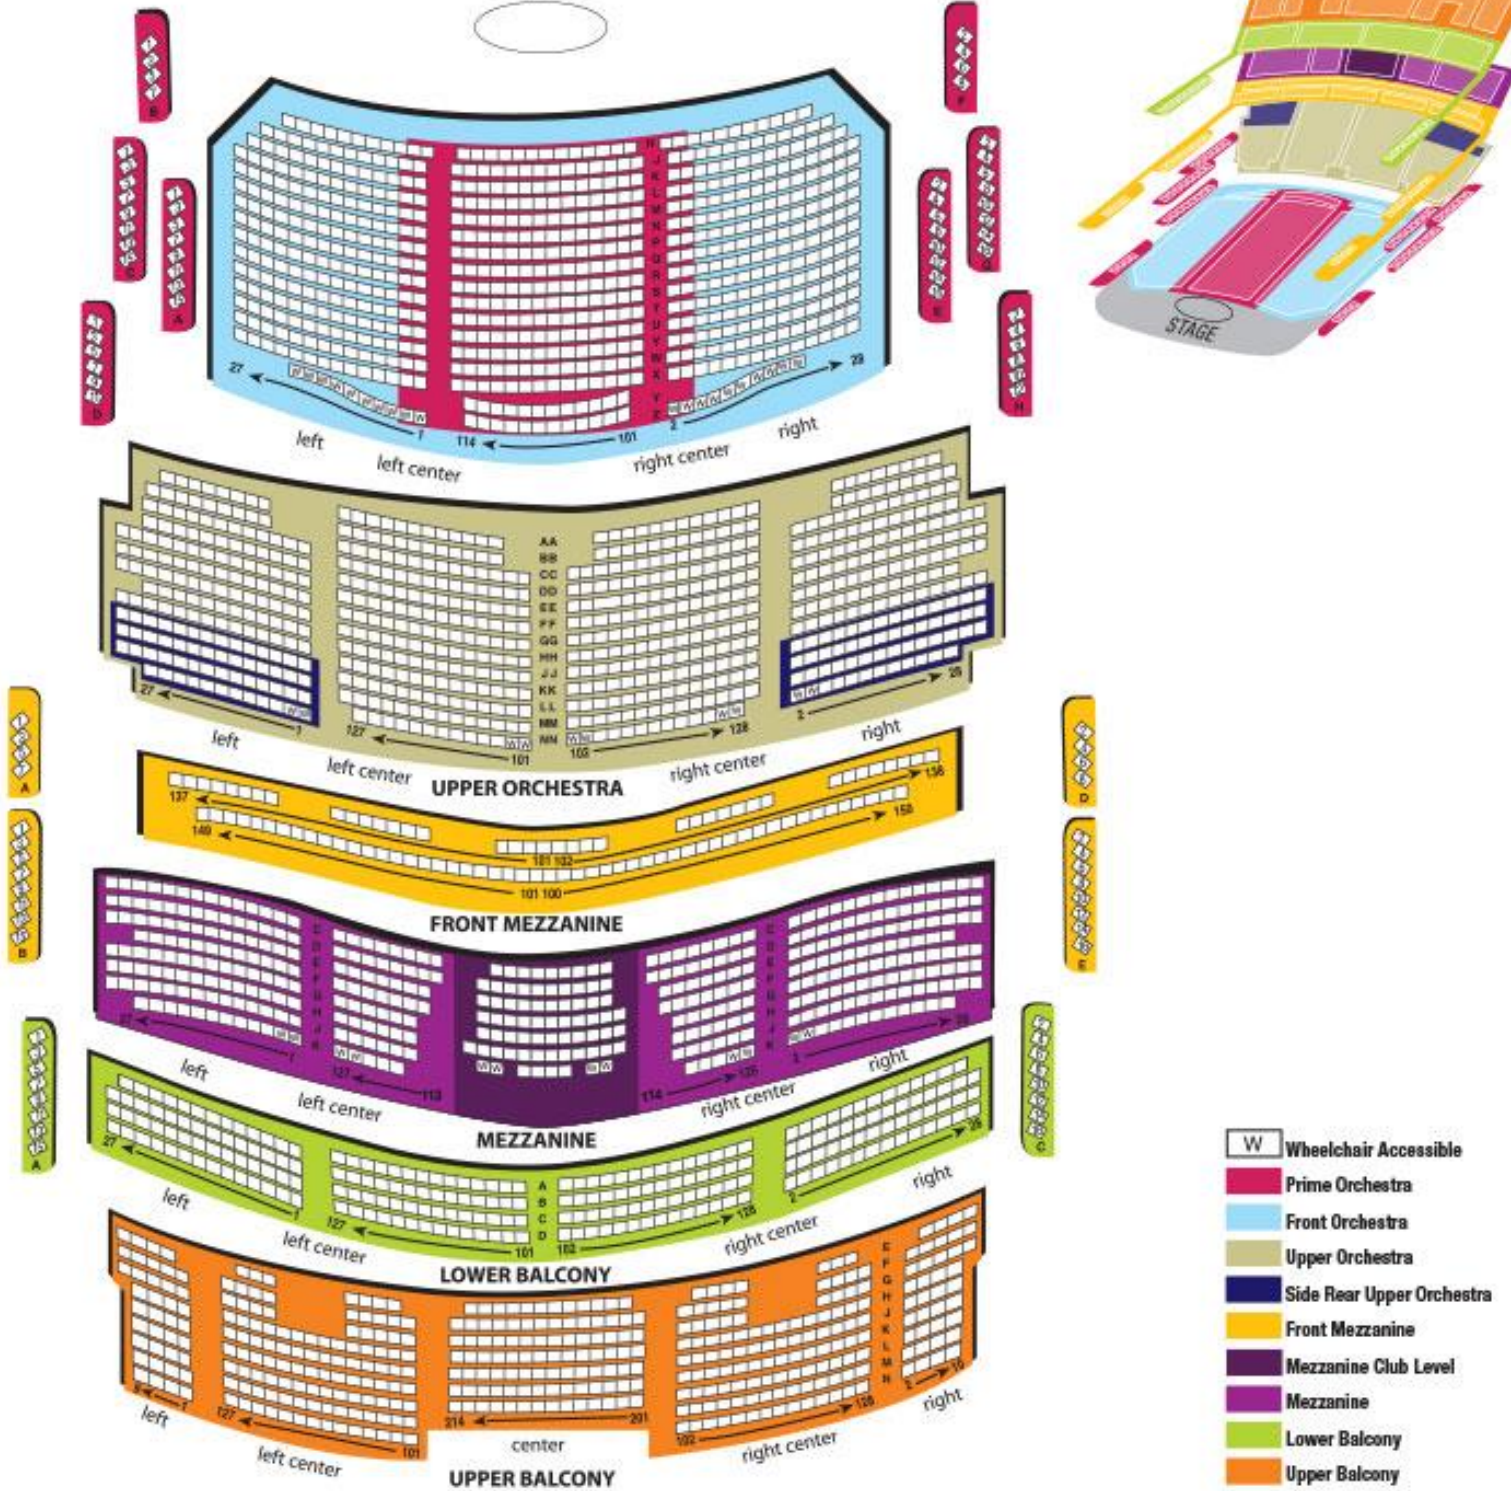

80 SW 1st Avenue

Riverwalk Center Garage

150 SE 2nd St.

Broward Center Valet

\$30-\$45

Main entrance, adjacent to Box Office

Seating

See fgo.org/about-fgo/venues.shtml for expandable seating charts

STAGE

- W Wheelchair Accessible
- Prime Orchestra
- Front Orchestra
- Upper Orchestra
- Side Rear Upper Orchestra
- Front Mezzanine
- Mezzanine Club Level
- Mezzanine
- Lower Balcony
- Upper Balcony