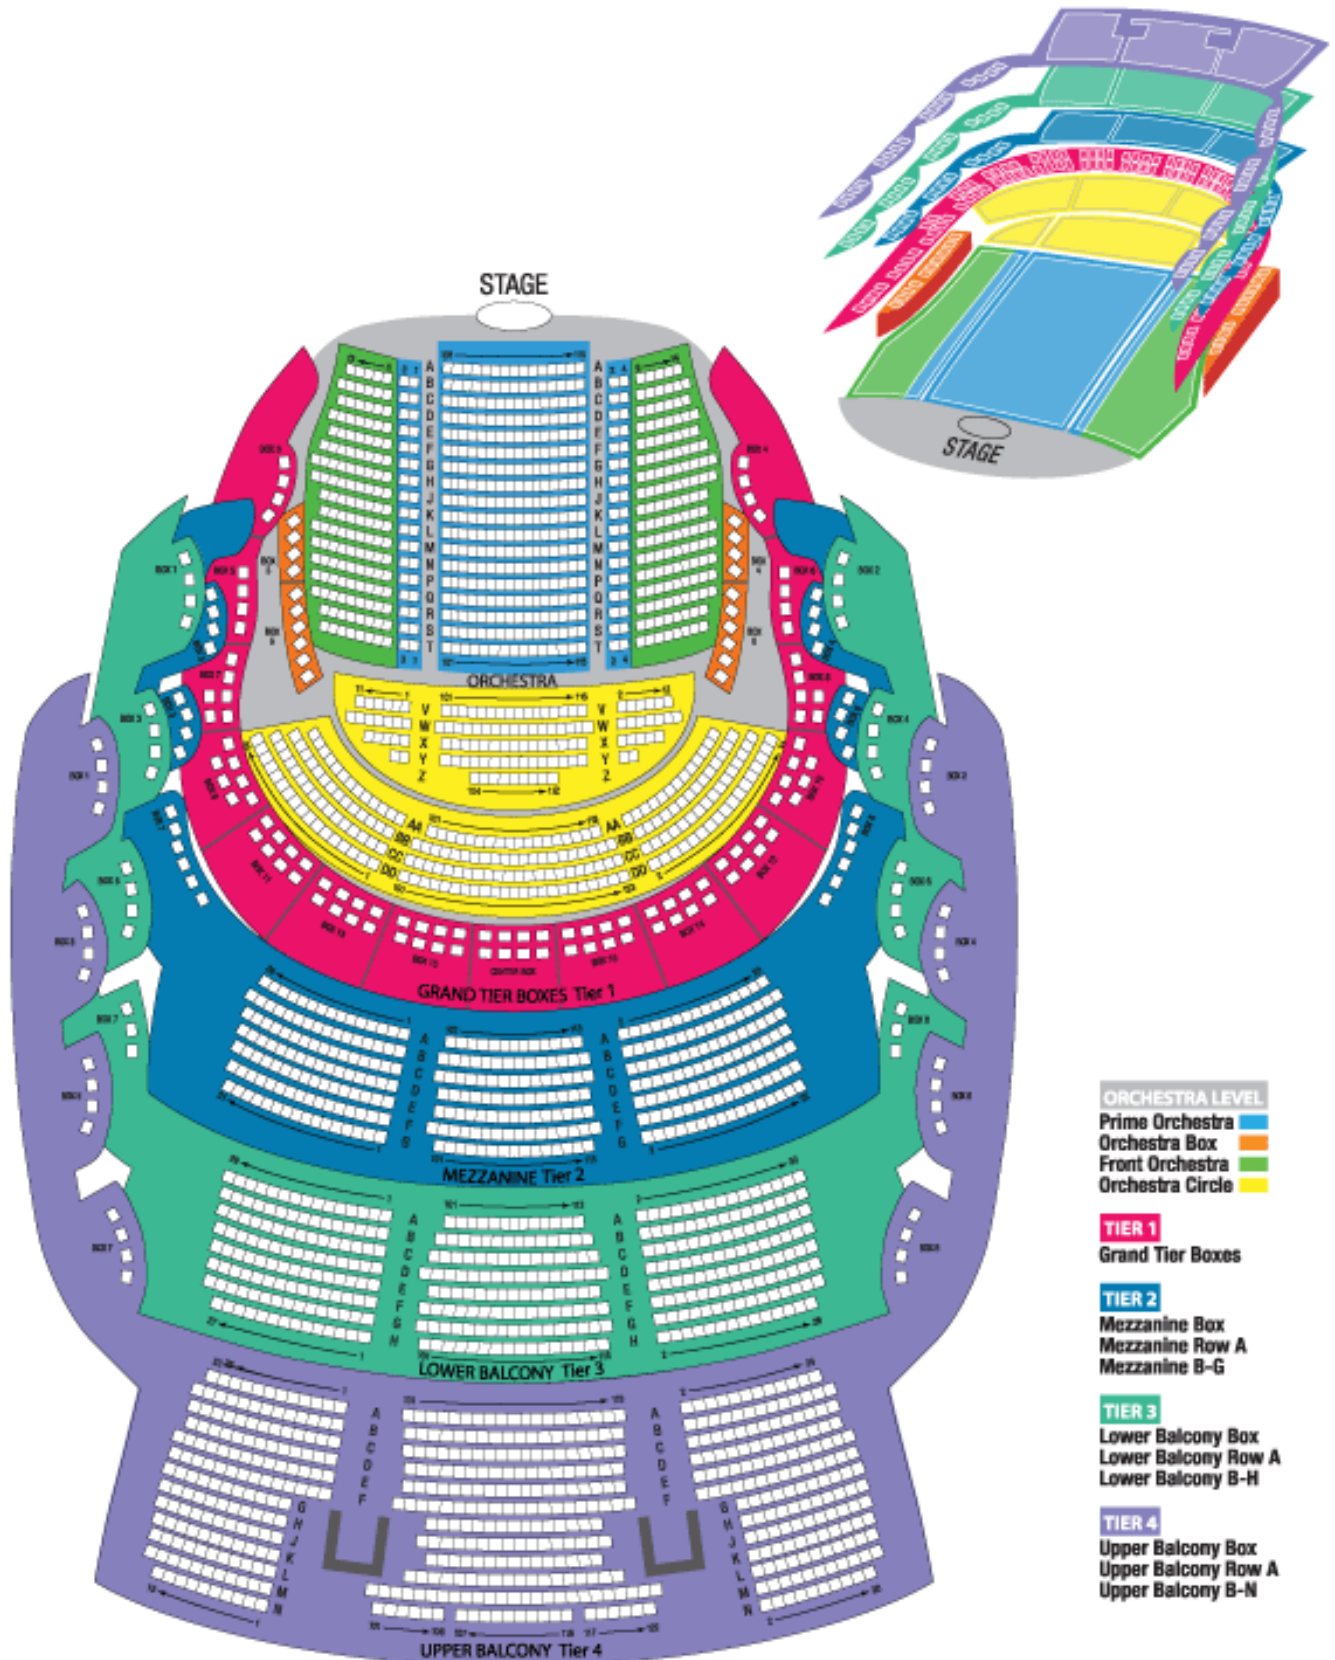

Seating

See fgo.org/about-fgo/venues.shtml for expandable seating charts

SANFORD & DOLORES ZIFF BALLET OPERA HOUSE ADRIENNE ARSHT CENTER FOR THE PERFORMING ARTS OF MIAMI-DADE COUNTY 1300 Biscayne Boulevard Miami, FL 33132