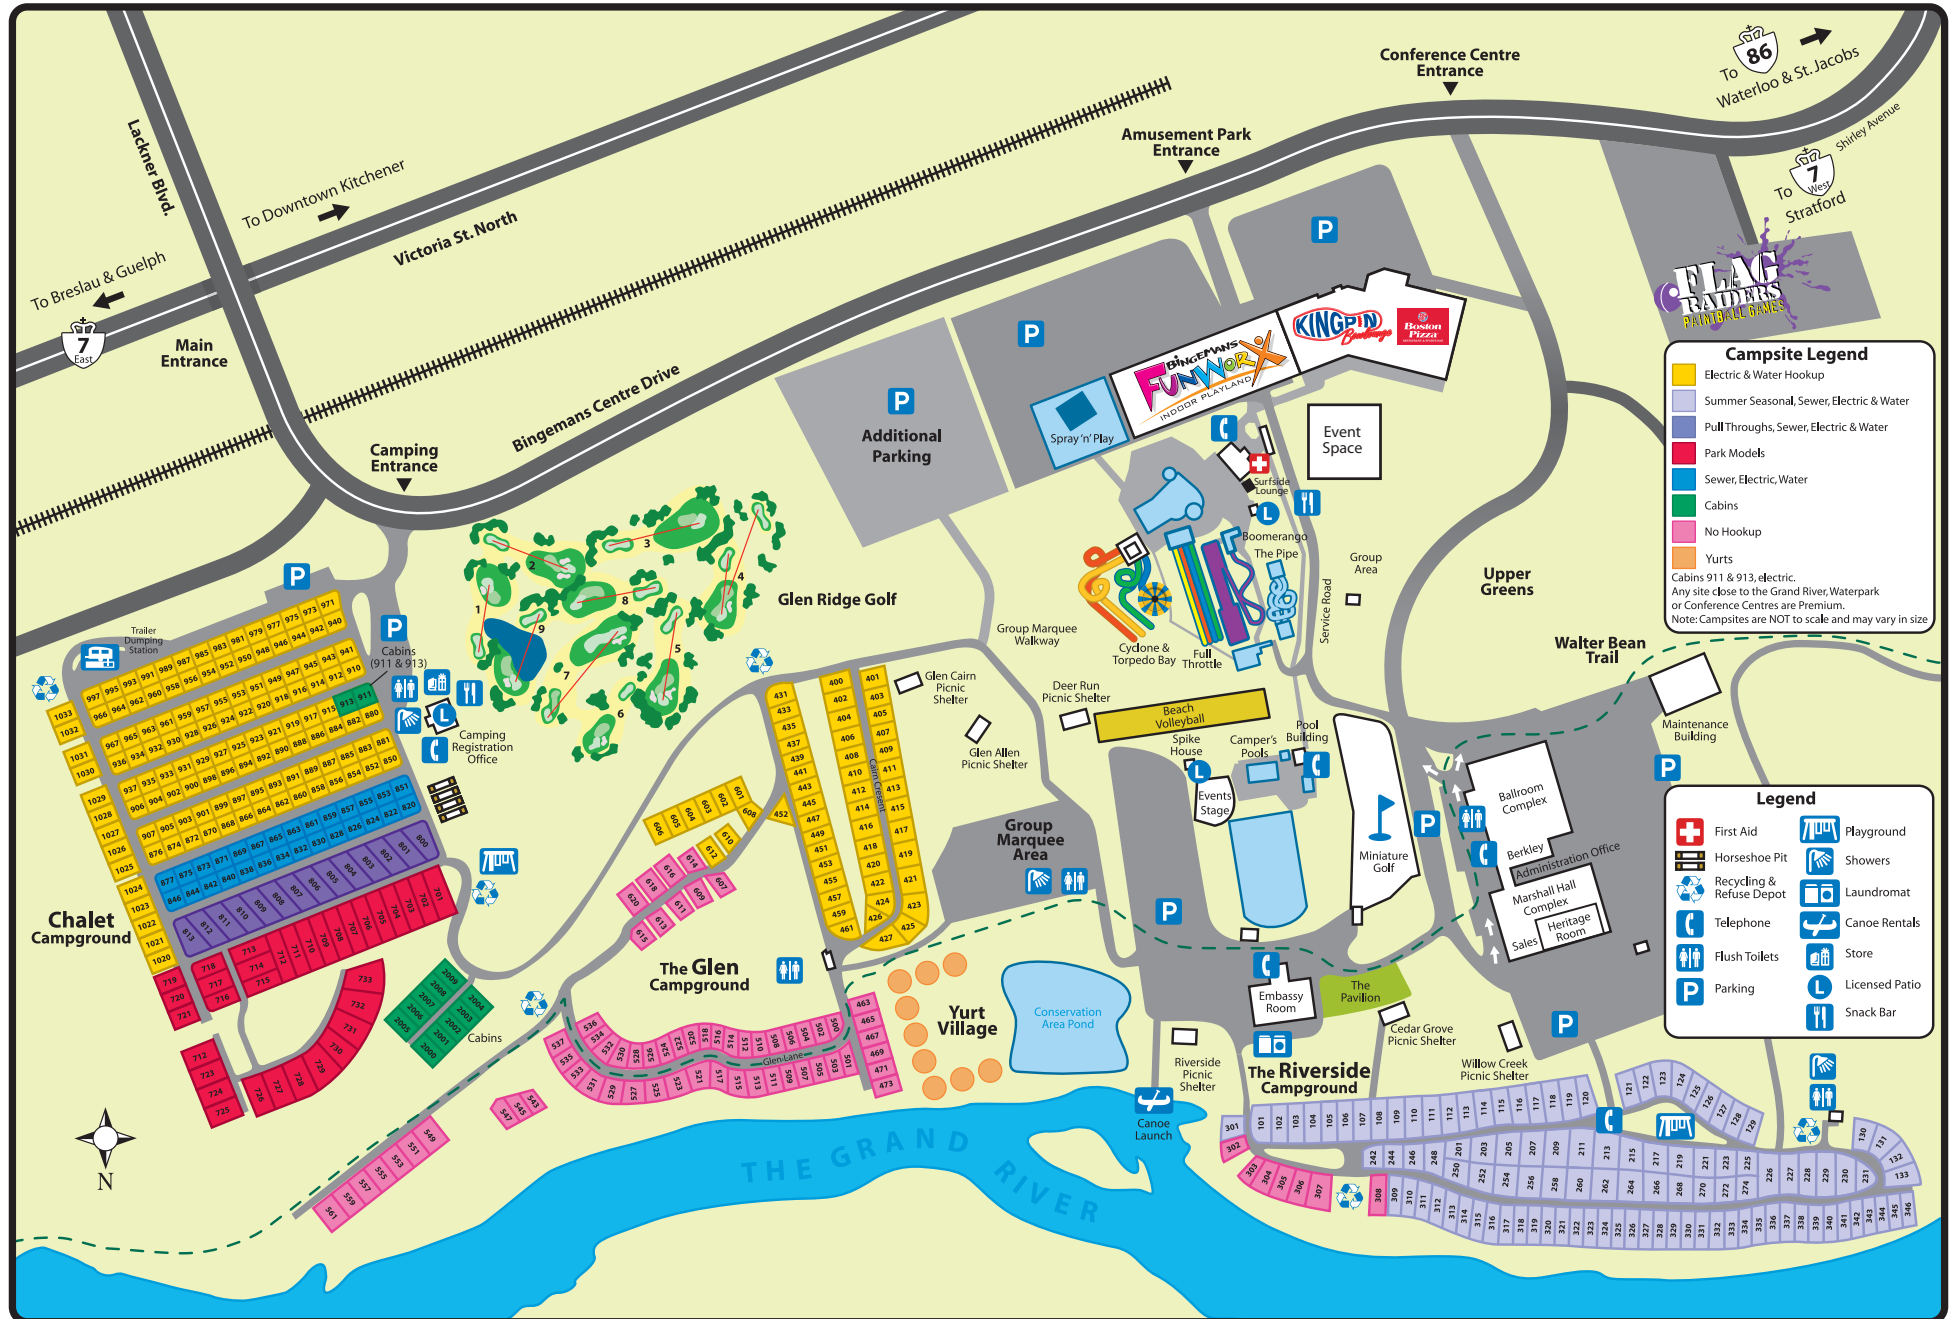

CHECK OUT ALL THE GREAT THINGS TO DO AT BINGEMANS!

Campsite Legend

- Electric & Water Hookup
- Summer Seasonal, Sewer, Electric & Water
- Pull Throughs, Sewer, Electric & Water
- Park Models
- Sewer, Electric, Water
- Cabins
- No Hookup
- Yurts

Cabins 911 & 913, electric.
Any site close to the Grand River, Waterpark or Conference Centres are Premium.
Note: Campsites are NOT to scale and may vary in size

Legend

- + First Aid
- ♠ Horseshoe Pit
- ♻️ Recycling & Refuse Depot
- ☎️ Telephone
- 🚽 Flush Toilets
- P Parking
- 🎡 Playground
- 🚿 Showers
- 🧺 Laundromat
- 🚣 Canoe Rentals
- 🏪 Store
- 🍷 Licensed Patio
- 🍽️ Snack Bar