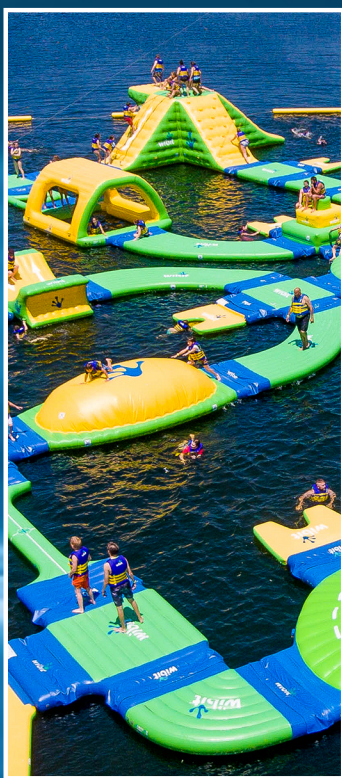

# SHARK WAKE PARK

OUTDOOR FAMILY ATTRACTION

CABLE WATERSPORTS • OBSTACLE ISLAND  
& SHARK SHACK SNACK BAR

ONE PARK,  
TWO ATTRACTIONS,

# SHARK WAKE PARK

**OUTDOOR FAMILY ATTRACTION**

### **OBSTACLE ISLAND**

Slide, splash and swim into your next family adventure!

### **CABLE PARK**

Experience the thrill of Cable Park Watersports, including kneeboarding, wakeboarding, waterskiing and more!

Whether you're a first timer or a seasoned pro, this park is for you.

**SCAN FOR MORE INFORMATION**