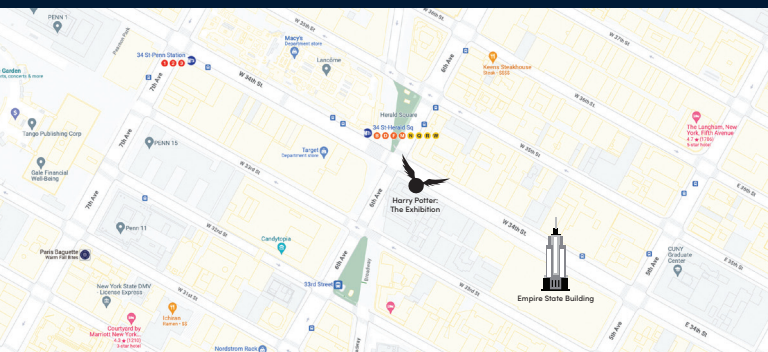

## HOW TO GET HERE

Herald Square at the corner of 34th and Broadway 50 W 34th St., New York, NY 10001

“Intricately Crafted”  
“Feel as if (you) are a part of the films”  
—AM New York

“Showcases Favorite Moments”  
—Time Out NY