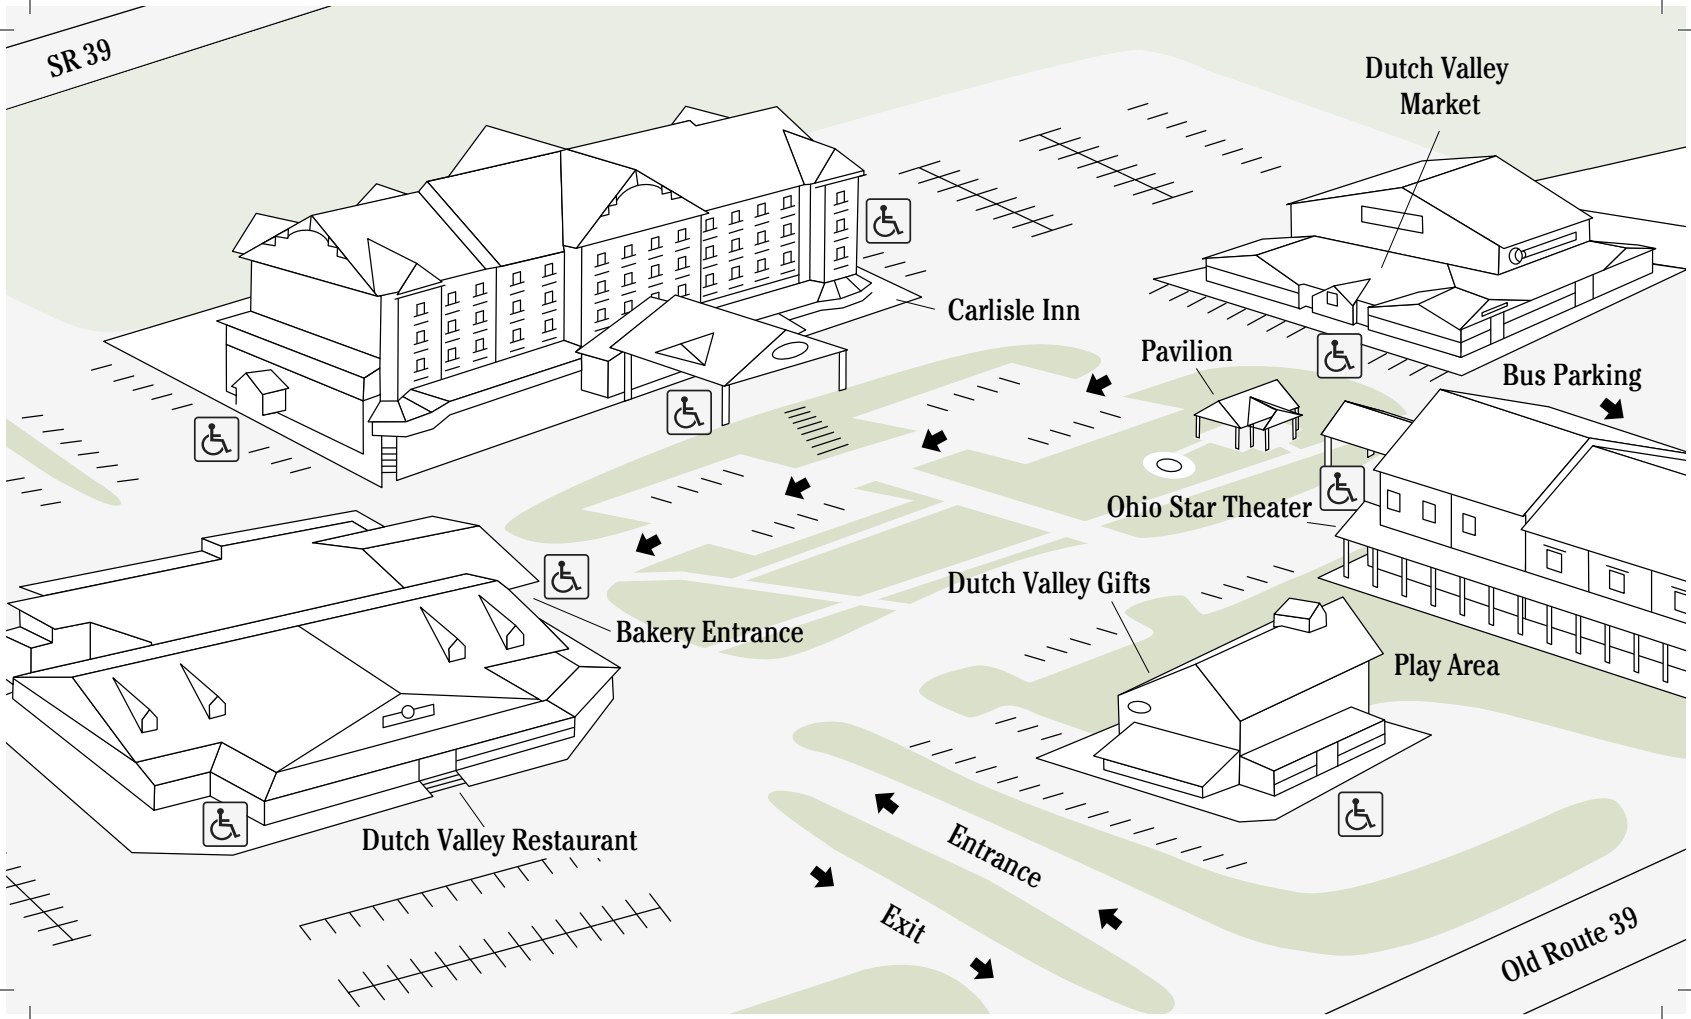

SR 39

Dutch Valley Market

Carlisle Inn

Pavilion

Bus Parking

Ohio Star Theater

Bakery Entrance

Dutch Valley Gifts

Play Area

Dutch Valley Restaurant

Entrance

Exit

Old Route 39