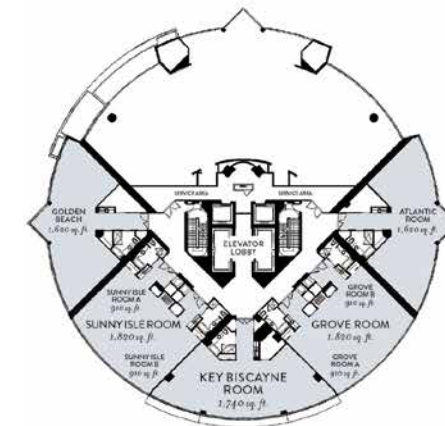

Meeting Room Capacities

LEVEL 1

Upper Lobby

LEVEL	ROOM NAME	SQUARE FEET	BANQUET	THEATER	CLASSROOM	HOLLOW SQUARE	U-SHAPE	CRESCENT (6-8PER)
Ceiling Height: Low 8'4" High 9'	Aventura	930	50	70	40	30	26	30
	Gulfstream	665	40	50	36	25	20	24

LEVEL 3

Ballroom Level

LEVEL	ROOM NAME	SQUARE FEET	BANQUET	THEATER	CLASSROOM	HOLLOW SQUARE	U-SHAPE	CRESCENT (6-8PER)
Ceiling Height: Low 8'5" High 9'	Bay View Room	5,160	300	N/A	N/A	N/A	N/A	130
	Bay Room A	1,700	100	130	80	42	33	50
	Bay Room B	1,770	110	140	80	52	33	60
Ceiling Height: Low 16" High 17'6"	Bay Room C	1,690	110	140	80	52	45	50
	Ocean Ballroom	5,075	320	400	230	90	81	210
	Ocean Ballroom A	1,860	100	100	80	42	36	70
	Ocean Ballroom B	1,650	110	150	90	54	50	70
	Ocean Ballroom C	1,565	80	85	70	35	30	50

LEVEL 4

Break Outs

LEVEL	ROOM NAME	SQUARE FEET	BANQUET	THEATER	CLASSROOM	HOLLOW SQUARE	U-SHAPE	CRESCENT (6-8PER)
Ceiling Height: Low 9'5" High 10'	Golden Beach	1,620	80	120	50	35	30	55
	Sunny Isles Room	1,820	80	130	70	40	30	60
	Sunny Isles Room A	910	40	70	35	24	20	30
	Sunny Isles Room B	910	40	70	35	24	20	30
	Key Biscayne	1,740	80	100	60	45	40	55
	Grove Room	1,820	80	130	70	40	35	60
	Grove Room A	910	40	70	35	24	20	30
	Grove Room B	910	40	70	35	24	20	30
	Atlantic	1,371	80	80	50	40	30	50

OUTDOOR EVENT SPACE

Pool / Beach Level / Rooftop Terrace

LEVEL	ROOM NAME	SQUARE FEET	BANQUET	THEATER	CLASSROOM	HOLLOW SQUARE	U-SHAPE	CRESCENT (6-8PER)
	Pool Deck	-	250	N/A	N/A	N/A	N/A	N/A
	Gili's Beach Club	-	210	N/A	N/A	N/A	N/A	N/A
	Neomi's Terrace	-	60	N/A	N/A	N/A	N/A	N/A
	Lawn and Lower Pool Deck	-	250	N/A	N/A	N/A	N/A	N/A
	Trump Beach	-	160	N/A	N/A	N/A	N/A	N/A
	Rooftop Terrace 32nd Floor	-	30	N/A	N/A	N/A	N/A	N/A