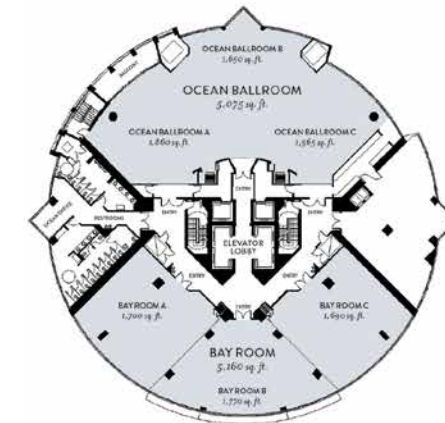

Meeting Room Capacities

LEVEL 1

Upper Lobby

LEVEL	ROOM NAME	SQUARE FEET	BANQUET	THEATER	CLASSROOM	HOLLOW SQUARE	U-SHAPE	CRESCENT (6-8PER)
Ceiling Height: Low 8'4" High 9'	Aventura	930	50	70	40	30	26	30
	Gulfstream	665	40	50	36	25	20	24

LEVEL 3

Ballroom Level

LEVEL	ROOM NAME	SQUARE FEET	BANQUET	THEATER	CLASSROOM	HOLLOW SQUARE	U-SHAPE	CRESCENT (6-8PER)
Ceiling Height: Low 8'5" High 9'	Bay View Room	5,160	300	N/A	N/A	N/A	N/A	130
	Bay Room A	1,700	100	130	80	42	33	50
	Bay Room B	1,770	110	140	80	52	33	60
Ceiling Height: Low 16" High 17'6"	Bay Room C	1,690	110	140	80	52	45	50
	Ocean Ballroom	5,075	320	400	230	90	81	210
	Ocean Ballroom A	1,860	100	100	80	42	36	70
	Ocean Ballroom B	1,650	110	150	90	54	50	70
	Ocean Ballroom C	1,565	80	85	70	35	30	50

LEVEL 4

Break Outs

LEVEL	ROOM NAME	SQUARE FEET	BANQUET	THEATER	CLASSROOM	HOLLOW SQUARE	U-SHAPE	CRESCENT (6-8PER)
Ceiling Height: Low 9'5" High 10'	Golden Beach	1,620	80	120	50	35	30	55
	Sunny Isles Room	1,820	80	130	70	40	30	60
	Sunny Isles Room A	910	40	70	35	24	20	30
	Sunny Isles Room B	910	40	70	35	24	20	30
	Key Biscayne	1,740	80	100	60	45	40	55
	Grove Room	1,820	80	130	70	40	35	60
	Grove Room A	910	40	70	35	24	20	30
	Grove Room B	910	40	70	35	24	20	30
	Atlantic	1,371	80	80	50	40	30	50

OUTDOOR EVENT SPACE

Pool / Beach Level / Rooftop Terrace

LEVEL	ROOM NAME	SQUARE FEET	BANQUET	THEATER	CLASSROOM	HOLLOW SQUARE	U-SHAPE	CRESCENT (6-8PER)
	Pool Deck	-	250	N/A	N/A	N/A	N/A	N/A
	Gili's Beach Club	-	210	N/A	N/A	N/A	N/A	N/A
	Neomi's Terrace	-	60	N/A	N/A	N/A	N/A	N/A
	Lawn and Lower Pool Deck	-	250	N/A	N/A	N/A	N/A	N/A
	Trump Beach	-	160	N/A	N/A	N/A	N/A	N/A
	Rooftop Terrace 32nd Floor	-	30	N/A	N/A	N/A	N/A	N/A